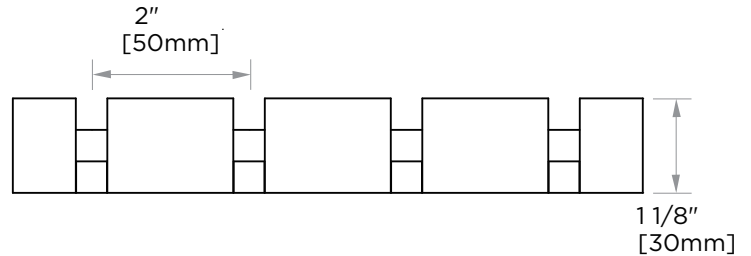

BERLIN COLLECTION
QUADRUPLE PRONG
ROBE HOOK- FOLD
DOWN
232130-4

PRODUCT NAME: QUADRUPLE PRONG ROBE HOOK- FOLD DOWN

PRODUCT CODE: 232130-4

MATERIAL: All-brass construction

KEY FEATURES: Contemporary design with solid bold rectangular geometry.

NOTE: Dimensions and specifications are subject to change without notice.