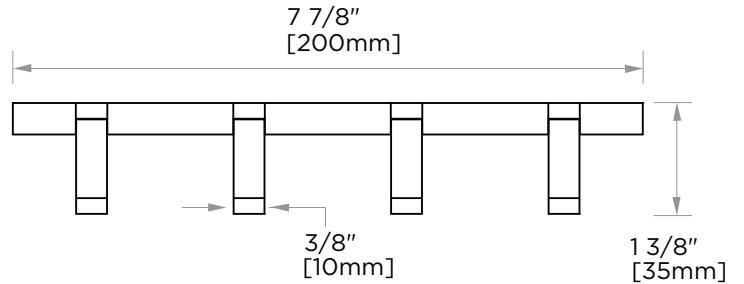

BERLIN COLLECTION
QUADRUPLE PRONG
ROBE HOOK- FOLD
DOWN
232130-4

PRODUCT NAME: QUADRUPLE PRONG ROBE HOOK- FOLD DOWN

PRODUCT CODE: 232130-4

MATERIAL: All-brass construction

KEY FEATURES: Contemporary design with solid bold rectangular geometry.

NOTE: Dimensions and specifications are subject to change without notice.