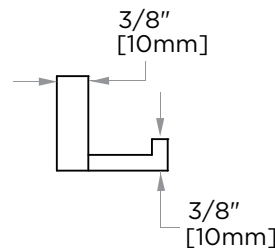

BERLIN COLLECTION
QUADRUPLE PRONG
ROBE HOOK- FOLD
DOWN
232130-4

PRODUCT NAME: QUADRUPLE PRONG ROBE HOOK- FOLD DOWN

PRODUCT CODE: 232130-4

MATERIAL: All-brass construction

KEY FEATURES: Contemporary design with solid bold rectangular geometry.

NOTE: Dimensions and specifications are subject to change without notice.