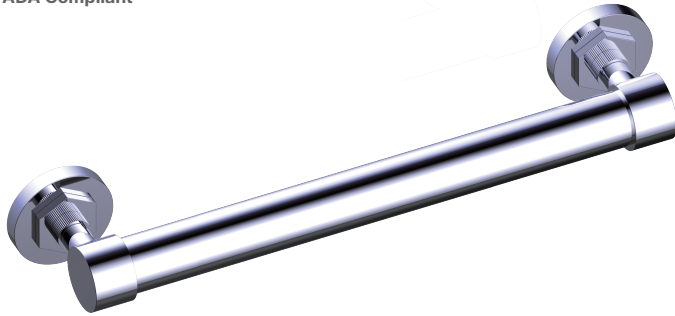

ADA Compliant

WINDSOR COLLECTION GRAB BAR

- 12" 2249512
- 18" 2249518
- 24" 2249524

PRODUCT NAME: GRAB BAR (1.25"/32mm)

PRODUCT CODE: 12" 2249512
18" 2249518
24" 2249524

MATERIAL: All-brass construction

STOCKED FINISHES:

STOCKED FINISH	12"	18"	24"
Polished Chrome (99)			
Unlacquered Brass (75)			
Polished Nickel (68)			

SPECIAL FINISHES AVAILABLE: Please see our website for full list samples

WARRANTY:

Lifetime Limited (Residential Use)
One Year (Commercial Use)