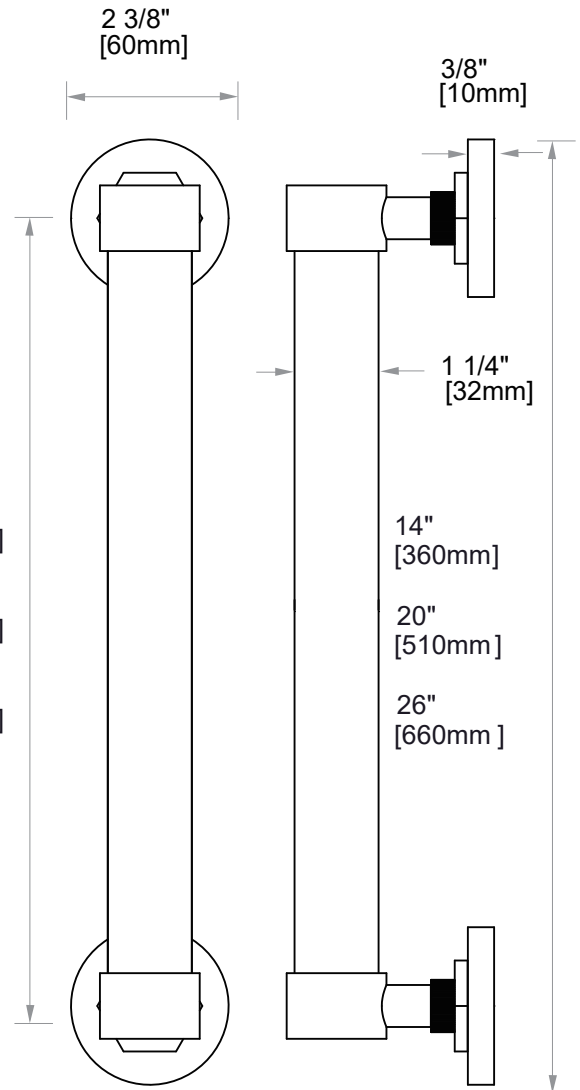

ADA Compliant

WINDSOR COLLECTION GRAB BAR

- 12" 2249512
- 18" 2249518
- 24" 2249524

PRODUCT NAME: GRAB BAR (1.25"/32mm)

PRODUCT CODE: 12" 2249512
18" 2249518
24" 2249524

MATERIAL: All-brass construction

STOCKED FINISHES:

NOTE: Dimensions and specifications are subject to change without notice.