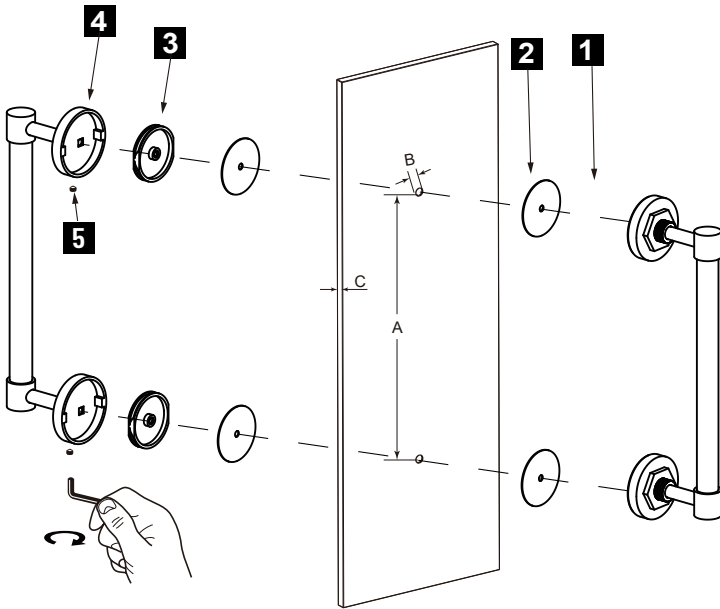

WINDSOR COLLECTION
SHOWER DOOR HANDLE

8" 2247808
12" 2247812

PRODUCT NAME: SHOWER DOOR HANDLE DOUBLE

PRODUCT CODE: 8" 2247808
12" 2247812

MATERIAL: All-brass construction

STOCKED FINISHES:

- Polished Chrome (99)
- Polished Nickel (68)
- Unlacquered Brass (75)

HANDLES INFO

Components Included		
①	Handle	X1
②	Rubber Gasket	X4
③	Fixing Bracket	X2
④	Handle	X1
⑤	Set Screw M6	X2

Mounting Kits Included

	X1	Allen Key
---	----	-----------

GLASS INFO

Glass Hole C-C Distance		
A	6"/152mm	6" Shower Door Handle
	8"/203mm	8" Shower Door Handle
	12"/305mm	12" Shower Door Handle
	18"/457mm	18" Shower Door Handle
	24"/610mm	24" Shower Door Handle
B	1/2"(12mm)	Glass Hole Diameter
C	6-12mm	Glass Thickness

Can be used with extension kit for thicker doors

NOTE: Dimensions and specifications are subject to change without notice.