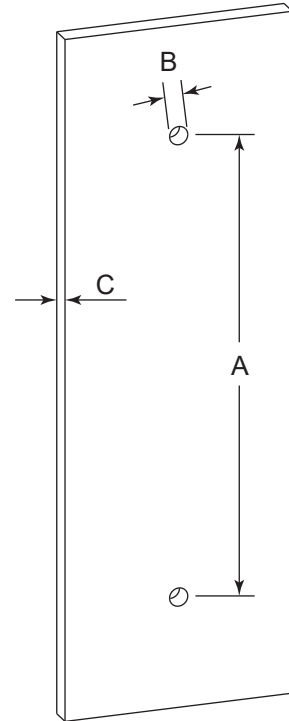

WINDSOR COLLECTION
SHOWER DOOR HANDLE

8" 2247808
12" 2247812

PRODUCT NAME: SHOWER DOOR HANDLE DOUBLE

PRODUCT CODE: 8" 2247808
12" 2247812

MATERIAL: All-brass construction

STOCKED FINISHES:

- Polished Chrome (99)
- Polished Nickel (68)
- Unlacquered Brass (75)

HANDLES INFO

Components Included		
①	Handle	X1
②	Rubber Gasket	X4
③	Fixing Bracket	X2
④	Handle	X1
⑤	Set Screw M6	X2

Mounting Kits Included

	X1	Allen Key
---	----	-----------

GLASS INFO

Glass Hole C-C Distance		
A	6"/152mm	6" Shower Door Handle
	8"/203mm	8" Shower Door Handle
	12"/305mm	12" Shower Door Handle
	18"/457mm	18" Shower Door Handle
	24"/610mm	24" Shower Door Handle
B	1/2"(12mm)	Glass Hole Diameter
C	6-12mm	Glass Thickness

Can be used with extension kit for thicker doors

NOTE: Dimensions and specifications are subject to change without notice.