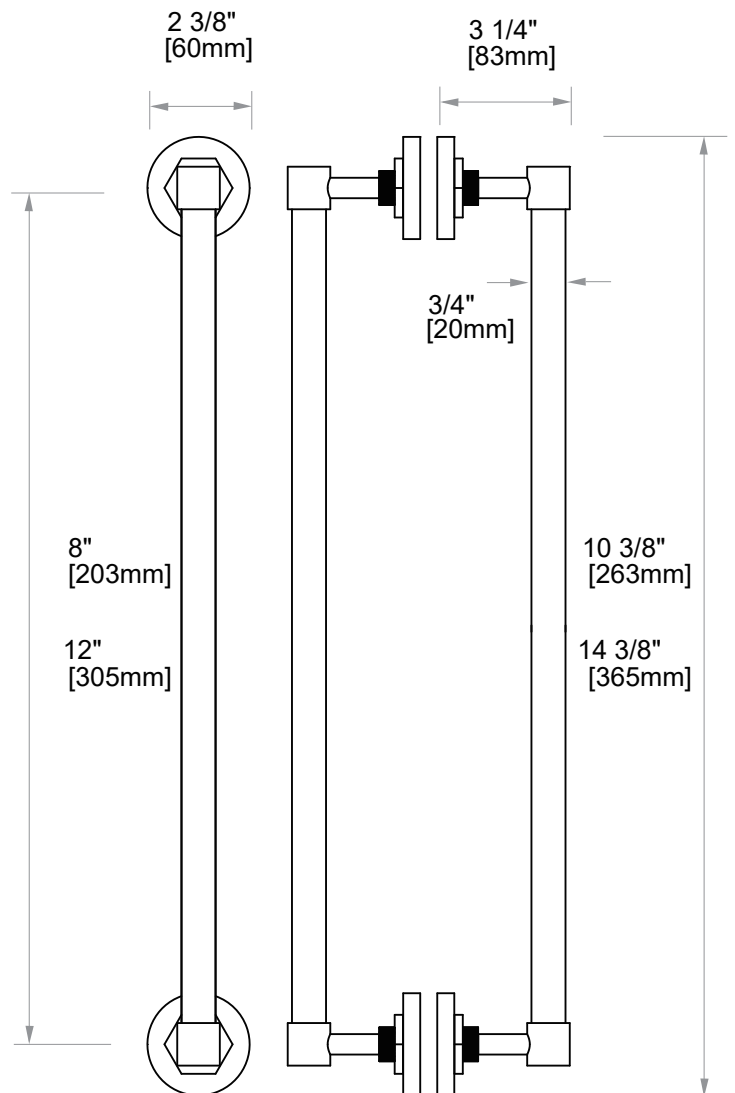

NOTE: Dimensions and specifications are subject to change without notice.