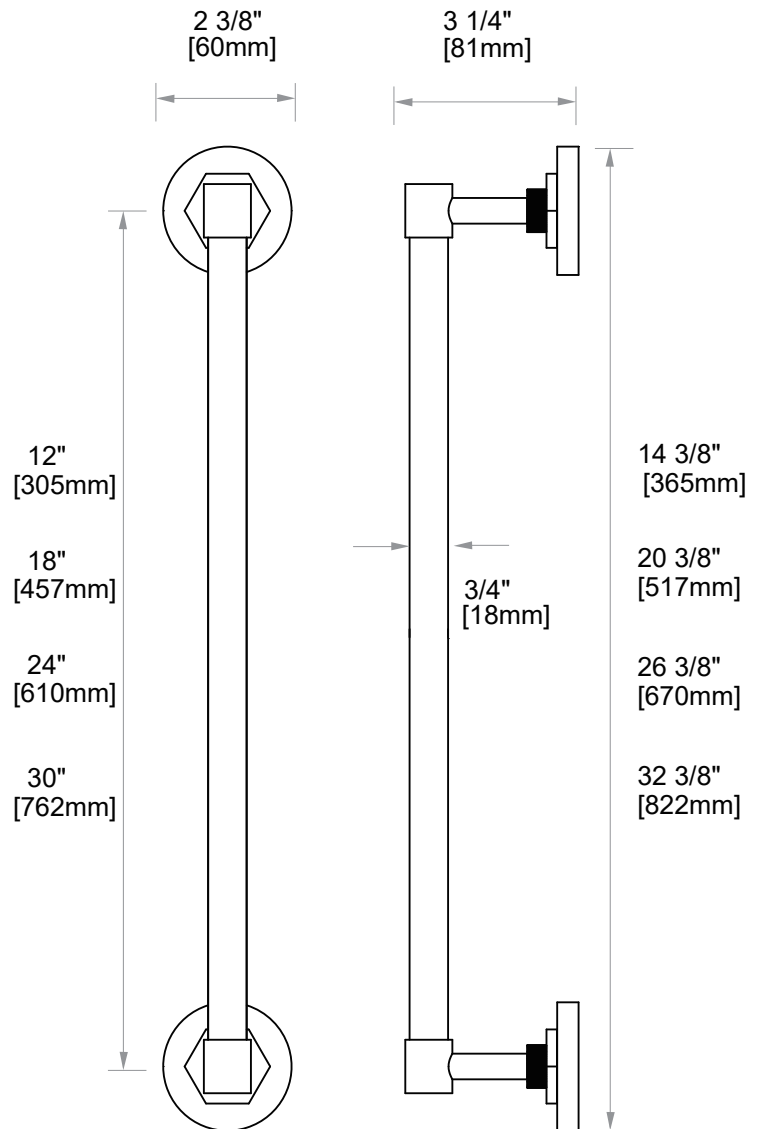

WARRANTY:

Lifetime Limited (Residential Use)
One Year (Commercial Use)

NOTE: Dimensions and specifications are subject to change without notice.