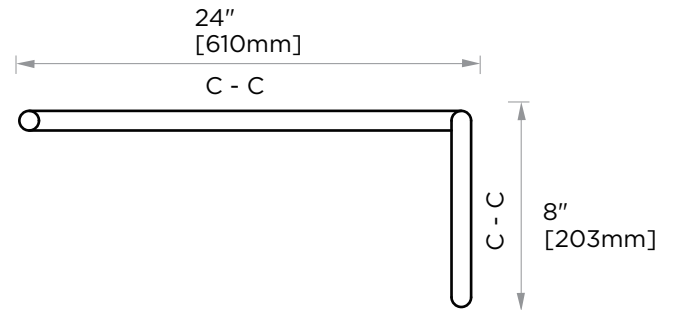

NOTE: Dimensions and specifications are subject to change without notice.