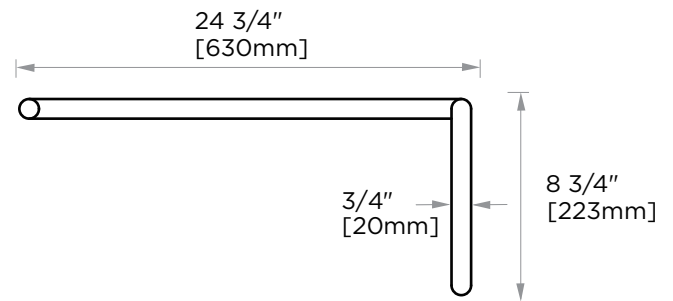

NOTE: Dimensions and specifications are subject to change without notice.