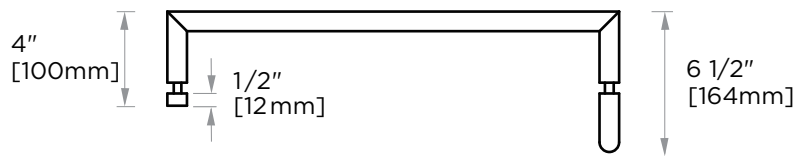

NOTE: Dimensions and specifications are subject to change without notice.