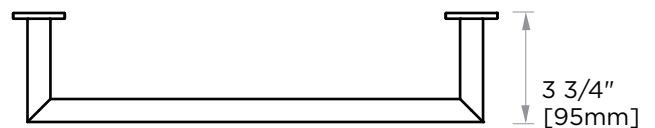

INCLUDES ROSETTE:45X5MM
WITHOUT ROSETTE

WITH ROSETTE

SEVILLE COLLECTION TOWEL BAR

- 12" 188120
- 18" 188180
- 24" 188240
- 30" 188300

*Rosette is not included (188RDLG). Image is for reference only. Please order separately and use item number 188RDLG (Please see page 246).

PRODUCT NAME: TOWEL BAR

PRODUCT CODE: 12" 188120
18" 188180
24" 188240
30" 188300

MATERIAL: All-brass construction

KEY FEATURES: Sleek round profile, minimalist footprint, with no rosette.

STOCKED FINISHES:

WARRANTY:

Lifetime Limited (Residential Use)
One Year (Commercial Use)

12 3/4 " [325mm] 18 3/4 " [477mm] 24 3/4" [630mm] 30 3/4" [782mm]

13 3/4" [350mm] 19 3/4" [502mm] 25 3/4' [655mm] 31 3/4" [807mm]

NOTE: Dimensions and specifications are subject to change without notice.