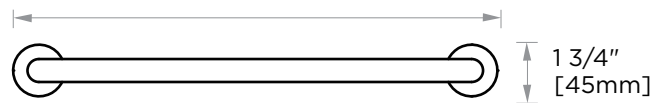

INCLUDES ROSETTE:45X5MM
WITHOUT ROSETTE

WITH ROSETTE

SEVILLE COLLECTION TOWEL BAR

- 12" 188120
- 18" 188180
- 24" 188240
- 30" 188300

*Rosette is not included (188RDLG). Image is for reference only. Please order separately and use item number 188RDLG (Please see page 246).

PRODUCT NAME: TOWEL BAR

PRODUCT CODE: 12" 188120
18" 188180
24" 188240
30" 188300

MATERIAL: All-brass construction

KEY FEATURES: Sleek round profile, minimalist footprint, with no rosette.

STOCKED FINISHES:

STOCKED FINISH	12"	18"	24"	30"
Polished Chrome (99)	●	●	●	●
Brushed Nickel(81)	●	●	●	●
Polished Nickel(68)	●	●	●	●
Matte Black (48)	●	●	●	●

SPECIAL FINISHES AVAILABLE: Please see our website for full list samples

WARRANTY:

Lifetime Limited (Residential Use)
One Year (Commercial Use)

12 3/4 " [325mm] 18 3/4 " [477mm] 24 3/4" [630mm] 30 3/4" [782mm]

13 3/4" [350mm] 19 3/4" [502mm] 25 3/4' [655mm] 31 3/4" [807mm]

NOTE: Dimensions and specifications are subject to change without notice.