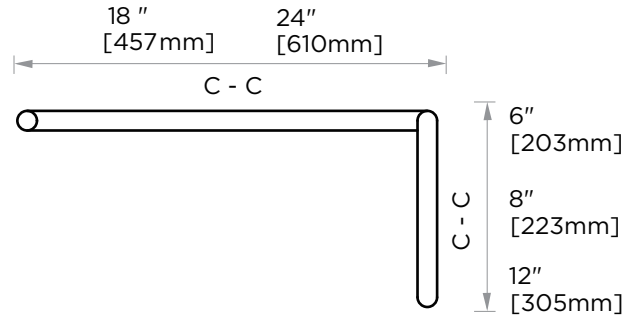

SEVILLE COLLECTION STRAIGHT & OFFSET SHOWER DOOR HANDLE

- 6" & 18" 18870618
- 6" & 24" 18870624
- 8" & 18" 18870818
- 8" & 24" 18870824
- 12" & 18" 18871218
- 12" & 24" 18871224

PRODUCT NAME: STRAIGHT & OFFSET
SHOWER DOOR HANDLE

PRODUCT CODE:

6" & 18"	18870618
6" & 24"	18870624
8" & 18"	18870818
8" & 24"	18870824
12" & 18"	18871218
12" & 24"	18871224

MATERIAL: All-brass construction

STOCKED FINISHES:

STOCKED FINISH	6" & 18"	6" & 24"	8" & 18"	8" & 24"	12" & 18"	12" & 24"
Polished Chrome(99)	●	●	●	●	●	●
Brushed Nickel(81)		●	●	●		
Matte Black(48)						●