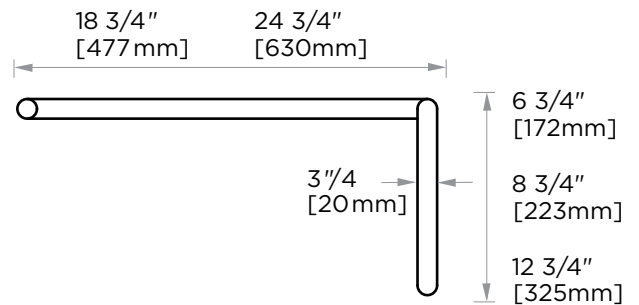

SEVILLE COLLECTION STRAIGHT & OFFSET SHOWER DOOR HANDLE

- 6" & 18" 18870618
- 6" & 24" 18870624
- 8" & 18" 18870818
- 8" & 24" 18870824
- 12" & 18" 18871218
- 12" & 24" 18871224

PRODUCT NAME: STRAIGHT & OFFSET
SHOWER DOOR HANDLE

PRODUCT CODE:

6" & 18"	18870618
6" & 24"	18870624
8" & 18"	18870818
8" & 24"	18870824
12" & 18"	18871218
12" & 24"	18871224

MATERIAL: All-brass construction

STOCKED FINISHES:

STOCKED FINISH	6" & 18"	6" & 24"	8" & 18"	8" & 24"	12" & 18"	12" & 24"
Polished Chrome(99)	●	●	●	●	●	●
Brushed Nickel(81)		●	●	●		
Matte Black(48)						●