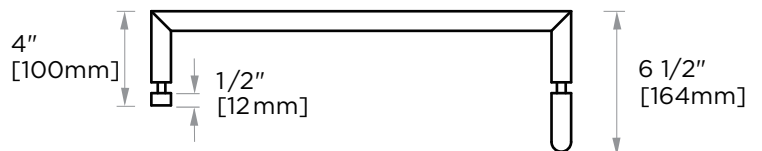

NOTE: Dimensions and specifications are subject to change without notice.