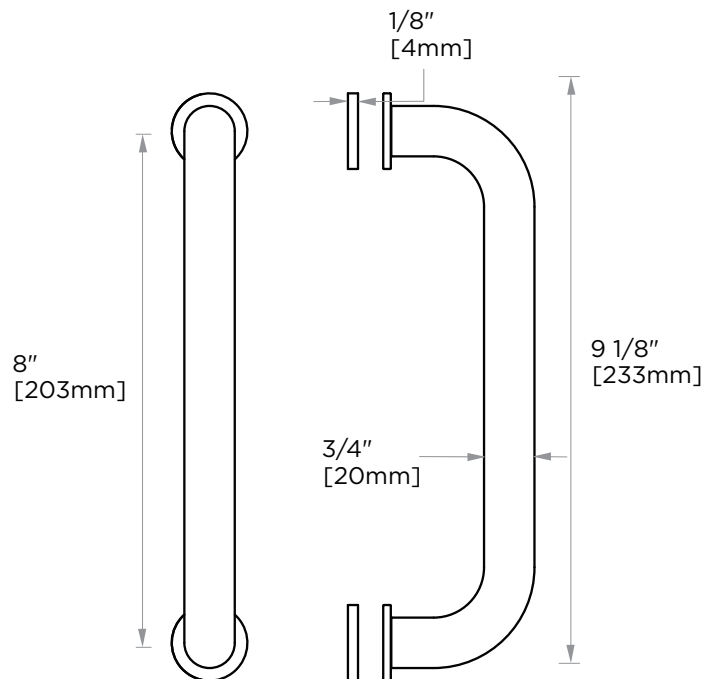

NICE COLLECTION SINGLE SHOWER DOOR HANDLE 1707508

PRODUCT NAME: SINGLE SHOWER
DOOR HANDLE

PRODUCT CODE: 1707508

MATERIAL: All-brass construction

KEY FEATURES: Contemporary design.
Soft, curved brass with
thin rosettes

NOTE: Dimensions and specifications are subject to change without notice.

HANDLES INFO

Components Included		
①	Handle	X1
②	Set Screw M6	X2
③	Fixing Bracket	X2
④	Rubber Gasket	X4

Mounting Kits Included		
	X1	Allen Key

GLASS INFO

Glass Hole C-C Distance		
A	8"/203mm	8" Shower Door Handle
	12"/305mm	12" Shower Door Handle
	18"/457mm	18" Shower Door Handle
	24"/610mm	24" Shower Door Handle
	36"/914mm	36" Shower Door Handle
B	1/2" (12mm)	Glass Hole Diameter
C	6-12mm	Glass Thickness

* Can be used with extension kit for thicker doors

NOTE: Dimensions and specifications are subject to change without notice.