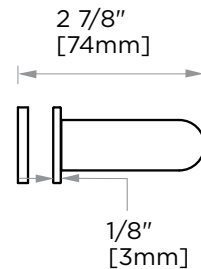

NICE COLLECTION SINGLE SHOWER DOOR HANDLE 1707508

PRODUCT NAME: SINGLE SHOWER
DOOR HANDLE

PRODUCT CODE: 1707508

MATERIAL: All-brass construction

KEY FEATURES: Contemporary design.
Soft, curved brass with
thin rosettes

NOTE: Dimensions and specifications are subject to change without notice.

HANDLES INFO

Components Included		
①	Handle	X1
②	Set Screw M6	X2
③	Fixing Bracket	X2
④	Rubber Gasket	X4

Mounting Kits Included		
	X1	Allen Key

GLASS INFO

Glass Hole C-C Distance		
A	8"/203mm	8" Shower Door Handle
	12"/305mm	12" Shower Door Handle
	18"/457mm	18" Shower Door Handle
	24"/610mm	24" Shower Door Handle
	36"/914mm	36" Shower Door Handle
B	1/2" (12mm)	Glass Hole Diameter
C	6-12mm	Glass Thickness

* Can be used with extension kit for thicker doors

NOTE: Dimensions and specifications are subject to change without notice.