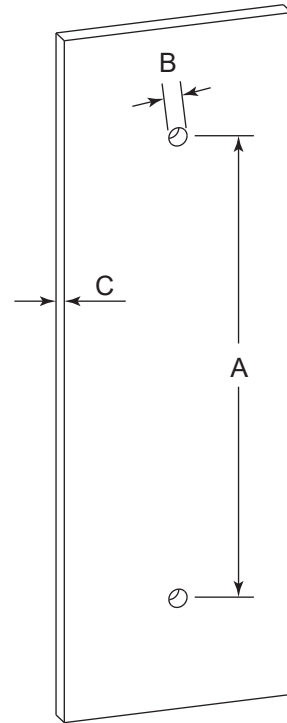

NICE COLLECTION SINGLE SHOWER DOOR HANDLE 1707508

PRODUCT NAME: SINGLE SHOWER
DOOR HANDLE

PRODUCT CODE: 1707508

MATERIAL: All-brass construction

KEY FEATURES: Contemporary design.
Soft, curved brass with
thin rosettes

NOTE: Dimensions and specifications are subject to change without notice.

HANDLES INFO

Components Included		
①	Handle	X1
②	Set Screw M6	X2
③	Fixing Bracket	X2
④	Rubber Gasket	X4

Mounting Kits Included		
	X1	Allen Key

GLASS INFO

Glass Hole C-C Distance		
A	8"/203mm	8" Shower Door Handle
	12"/305mm	12" Shower Door Handle
	18"/457mm	18" Shower Door Handle
	24"/610mm	24" Shower Door Handle
	36"/914mm	36" Shower Door Handle
B	1/2" (12mm)	Glass Hole Diameter
C	6-12mm	Glass Thickness