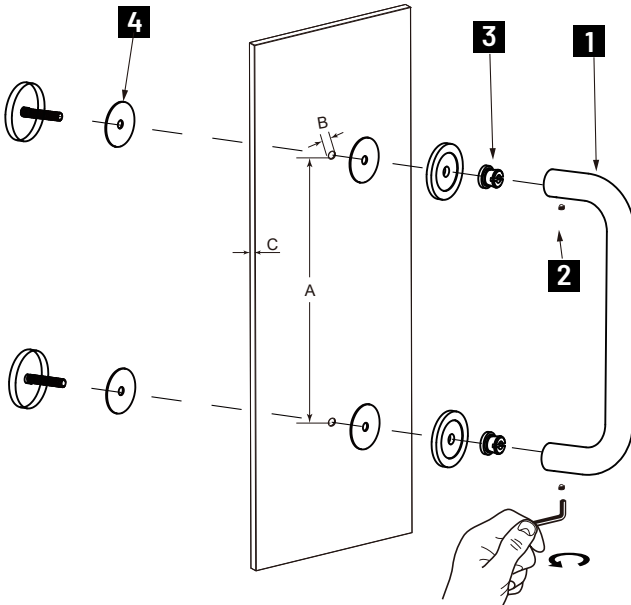

NICE COLLECTION SINGLE SHOWER DOOR HANDLE 1707508

PRODUCT NAME: SINGLE SHOWER
DOOR HANDLE

PRODUCT CODE: 1707508

MATERIAL: All-brass construction

KEY FEATURES: Contemporary design.
Soft, curved brass with
thin rosettes

NOTE: Dimensions and specifications are subject to change without notice.

HANDLES INFO

Components Included		
①	Handle	X1
②	Set Screw M6	X2
③	Fixing Bracket	X2
④	Rubber Gasket	X4

Mounting Kits Included		
	X1	Allen Key

GLASS INFO

Glass Hole C-C Distance		
A	8"/203mm	8" Shower Door Handle
	12"/305mm	12" Shower Door Handle
	18"/457mm	18" Shower Door Handle
	24"/610mm	24" Shower Door Handle
	36"/914mm	36" Shower Door Handle
B	1/2" (12mm)	Glass Hole Diameter
C	6-12mm	Glass Thickness