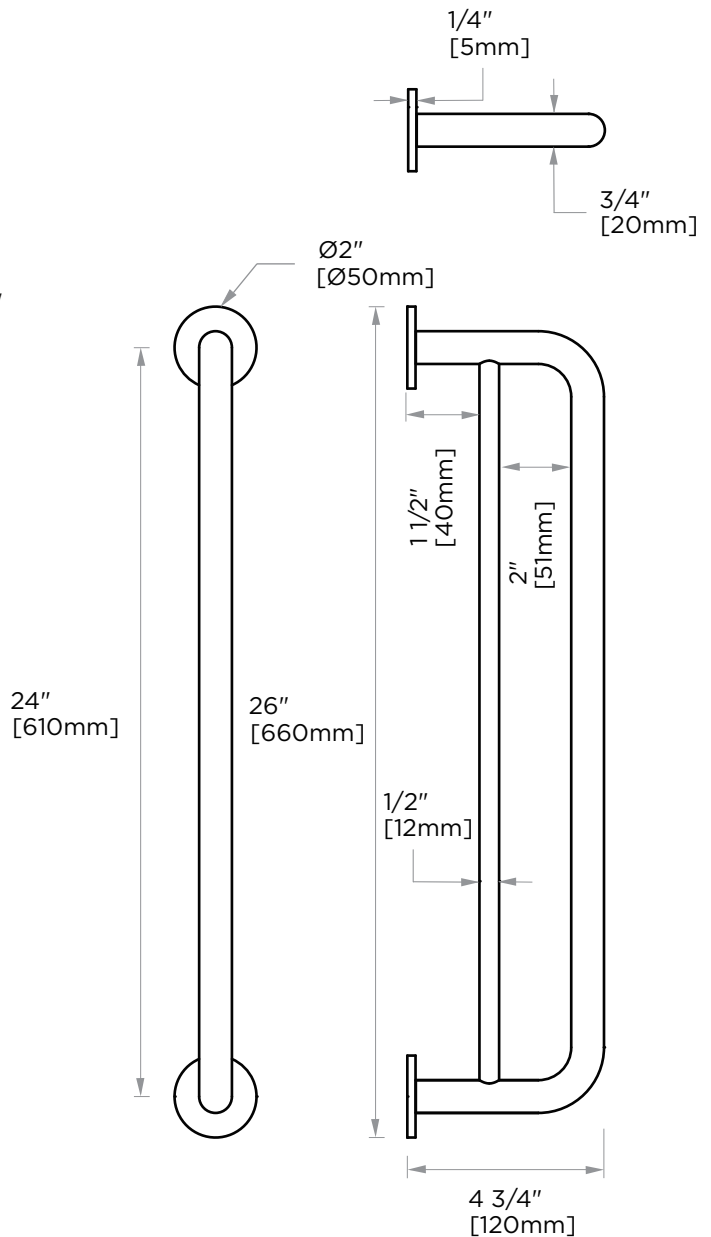

**NICE COLLECTION**  
**DOUBLE TOWEL**  
**BAR 24"**  
170242

**PRODUCT NAME:** DOUBLE TOWEL BAR 24"

**PRODUCT CODE:** 170242

**MATERIAL:** All-brass construction

**KEY FEATURES:** Contemporary design.  
Soft, curved brass with thin rosettes

NOTE: Dimensions and specifications are subject to change without notice.