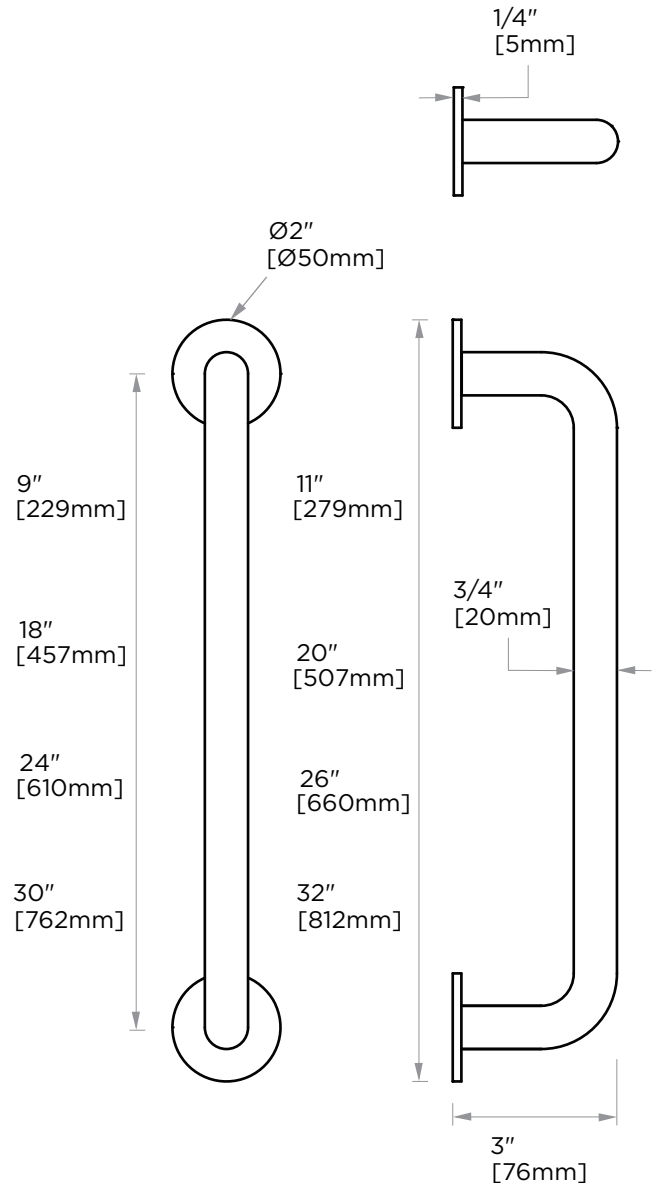

WARRANTY:

Lifetime Limited (Residential Use)
One Year (Commercial Use)

NOTE: Dimensions and specifications are subject to change without notice.