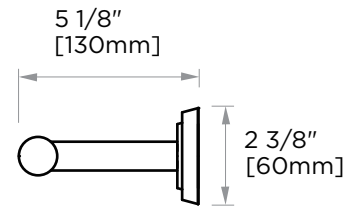

SOFIA COLLECTION
DOUBLE TOWEL
BAR 24"
167242

PRODUCT NAME: DOUBLE TOWEL BAR 24"

PRODUCT CODE: 167242

MATERIAL: All-brass construction

KEY FEATURES: Contemporary design. Geometric with bold circular backdrop.

NOTE: Dimensions and specifications are subject to change without notice.