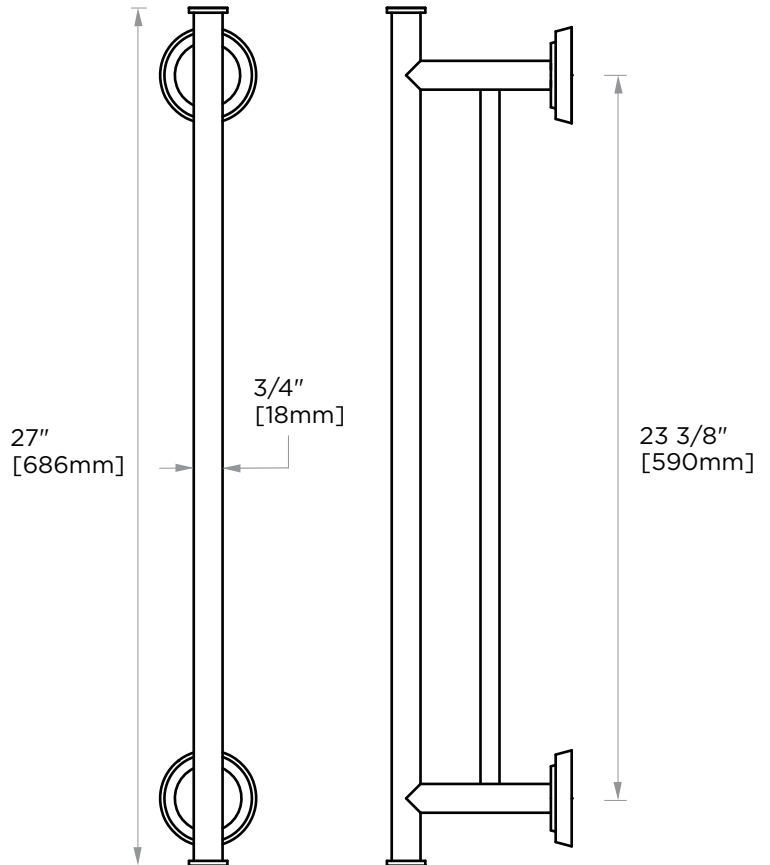

SOFIA COLLECTION
DOUBLE TOWEL
BAR 24"
167242

PRODUCT NAME: DOUBLE TOWEL BAR 24"

PRODUCT CODE: 167242

MATERIAL: All-brass construction

KEY FEATURES: Contemporary design. Geometric with bold circular backdrop.

NOTE: Dimensions and specifications are subject to change without notice.