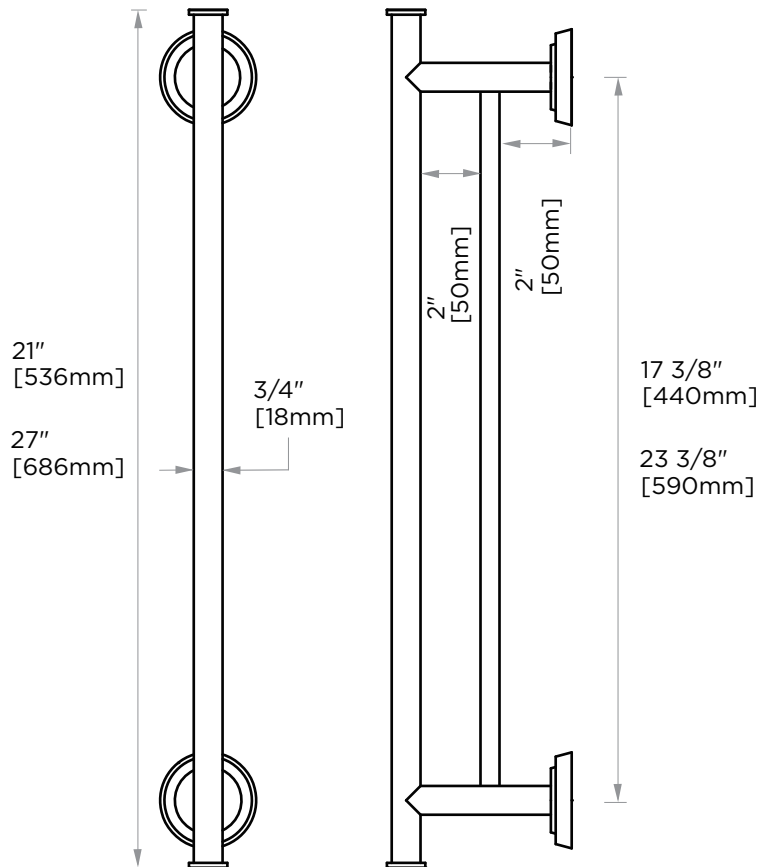

WARRANTY:

Lifetime Limited (Residential Use)
One Year (Commercial Use)

NOTE: Dimensions and specifications are subject to change without notice.