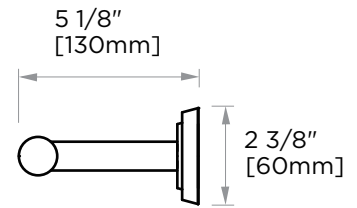

SOFIA COLLECTION DOUBLE TOWEL BAR

18" 167182

24" 167242

PRODUCT NAME: DOUBLE TOWEL BAR

PRODUCT CODE: 18" 167182
24" 167242

MATERIAL: All-brass construction

KEY FEATURES: Contemporary design.
Geometric with bold circular backdrop.