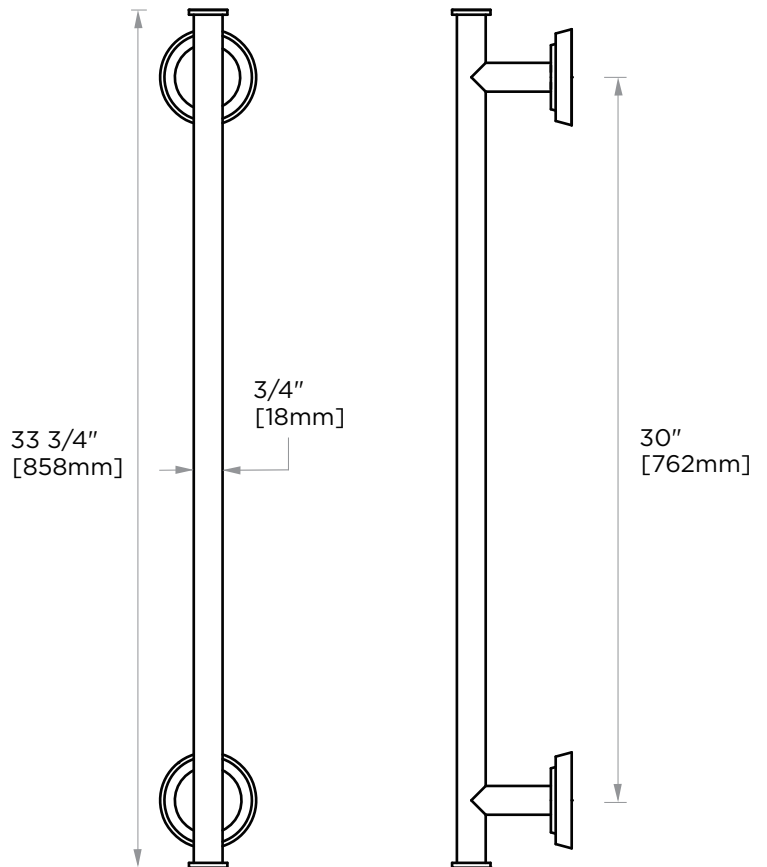

WARRANTY:

Lifetime Limited (Residential Use)
One Year (Commercial Use)

NOTE: Dimensions and specifications are subject to change without notice.