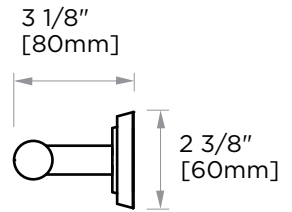

SOFIA COLLECTION TOWEL BAR

- 9" 167109
- 18" 167180
- 24" 167240
- 30" 167300

PRODUCT NAME: TOWEL BAR

PRODUCT CODE: 9" 167109
 18" 167180
 24" 167240
 30" 167300

MATERIAL: All-brass construction

KEY FEATURES: Contemporary design.
 Geometric with bold circular backdrop.