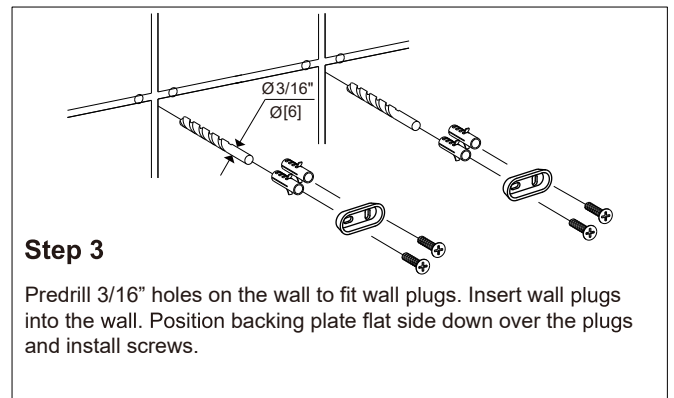

MONACO COLLECTION

DOUBLE TOWEL BARS

155242

Tools required for installation

Level

Drill

Pencil

Screwdriver