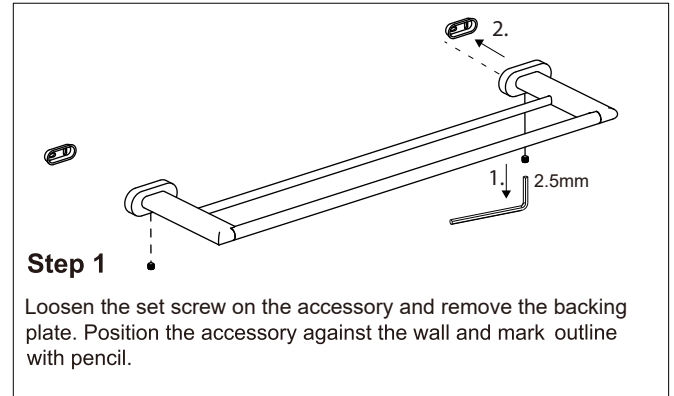

MONACO COLLECTION

DOUBLE TOWEL BARS

155242

Tools required for installation

Level

Drill

Pencil

Screwdriver