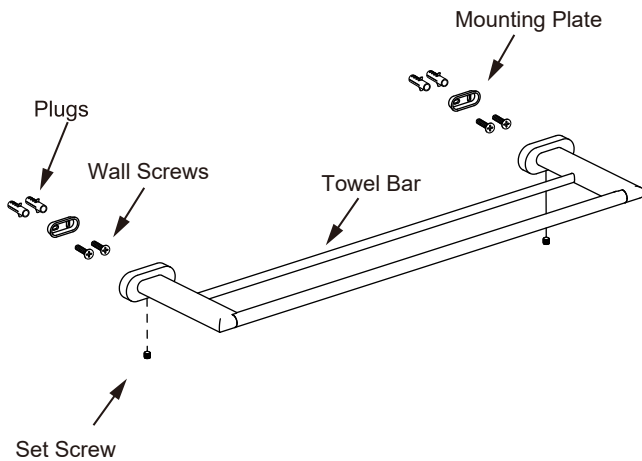

MONACO COLLECTION

DOUBLE TOWEL BARS

155242

Tools required for installation

Level

Drill

Pencil

Screwdriver

Hammer