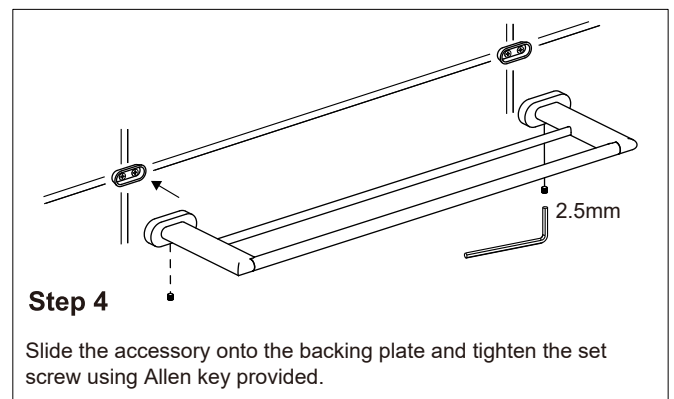

MONACO COLLECTION

DOUBLE TOWEL BARS

155242

Tools required for installation

Level

Drill

Pencil

Screwdriver