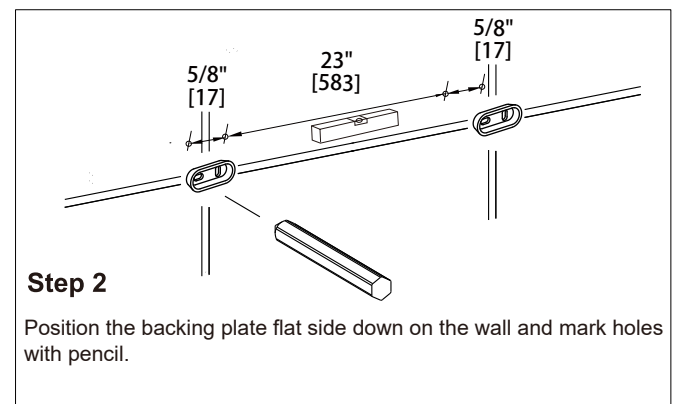

MONACO COLLECTION

DOUBLE TOWEL BARS

155242

Tools required for installation

Level

Drill

Pencil

Screwdriver