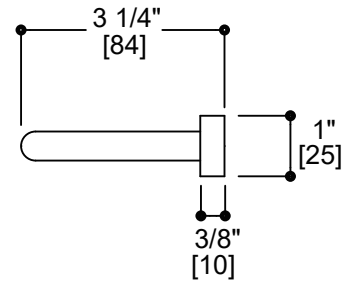

### TOWEL BAR 24"

155240

**PRODUCT NAME:** MONACO TOWEL BAR 24"

**PRODUCT CODE:** 155240

**MATERIAL:** All-brass construction

**STOCKED FINISHES:** Polished Chrome (99)  
Brushed Nickel (81)

**SPECIAL FINISHES AVAILABLE:** 23 options available.  
Please see our website for full list of samples