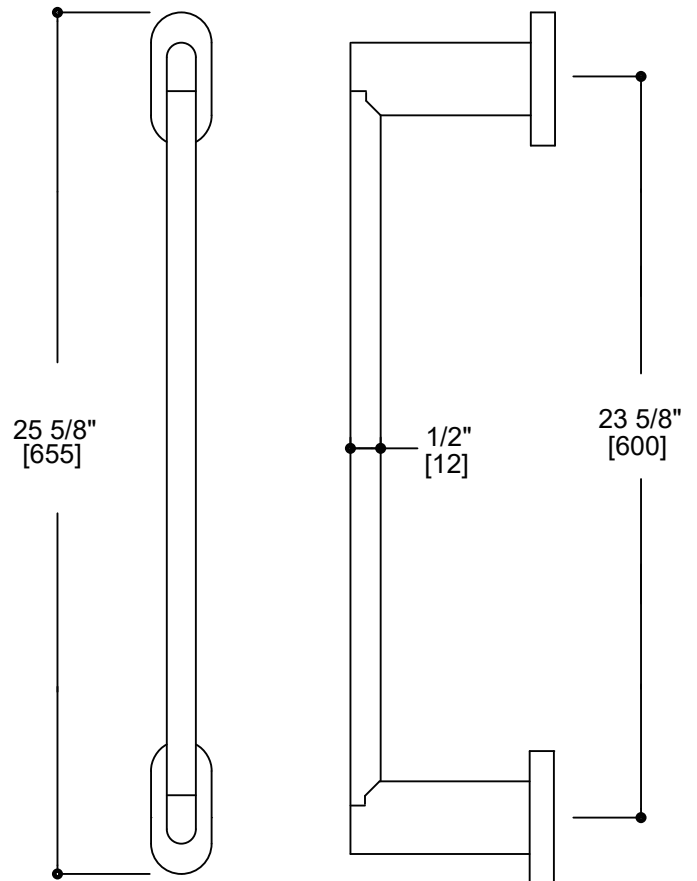

WARRANTY:

Lifetime Limited (Residential Use)
One Year (Commercial Use)

NOTE: Dimensions and specifications are subject to change without notice.