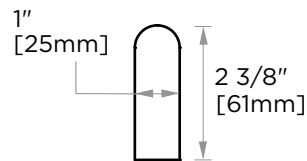

NOTE: Dimensions and specifications are subject to change without notice.