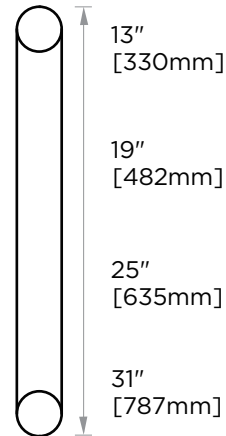

NOTE: Dimensions and specifications are subject to change without notice.