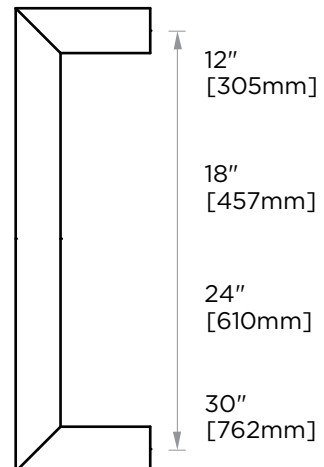

NOTE: Dimensions and specifications are subject to change without notice.