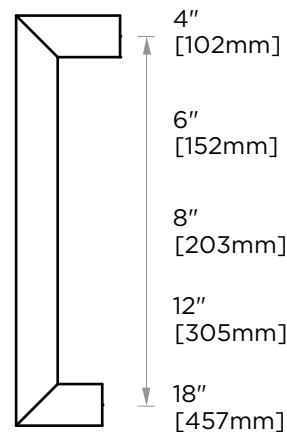

NOTE: Dimensions and specifications are subject to change without notice.