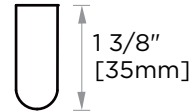

NOTE: Dimensions and specifications are subject to change without notice.