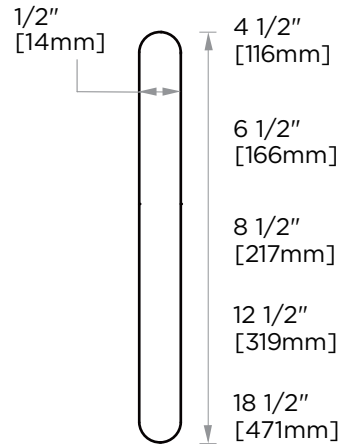

NOTE: Dimensions and specifications are subject to change without notice.