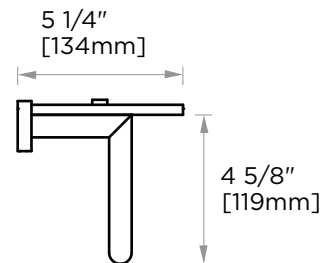

OSLO COLLECTION
GLASS SHELF WITH
TOWEL RAIL
144678

PRODUCT NAME: GLASS SHELF WITH TOWEL RAIL

PRODUCT CODE: 144678

MATERIAL: All-brass construction

KEY FEATURES: Contemporary design.
Round minimalist look.

NOTE: Dimensions and specifications are subject to change without notice.