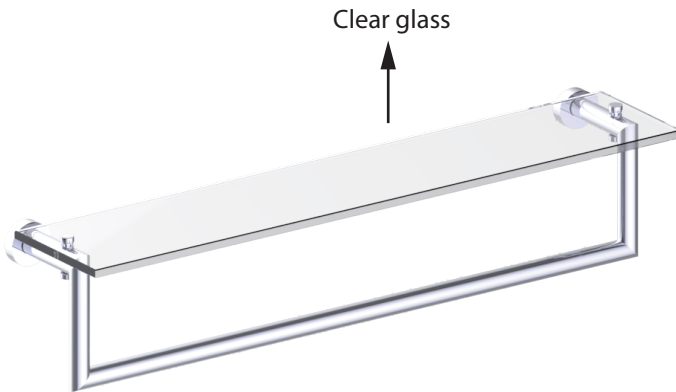

OSLO COLLECTION
GLASS SHELF WITH
TOWEL RAIL
144678

PRODUCT NAME: GLASS SHELF WITH TOWEL RAIL

PRODUCT CODE: 144678

MATERIAL: All-brass construction

KEY FEATURES: Contemporary design.
Round minimalist look.