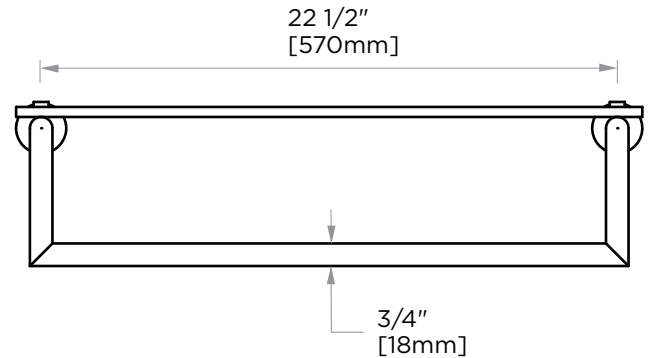

SPECIAL FINISHES AVAILABLE: Please see our website for the full list.