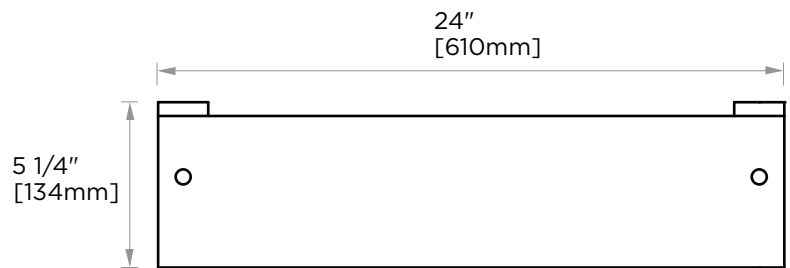

OSLO COLLECTION
GLASS SHELF WITH
TOWEL RAIL
144678

PRODUCT NAME: GLASS SHELF WITH TOWEL RAIL

PRODUCT CODE: 144678

MATERIAL: All-brass construction

KEY FEATURES: Contemporary design.
Round minimalist look.

NOTE: Dimensions and specifications are subject to change without notice.