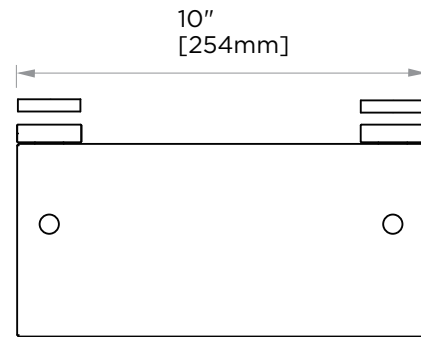

OSLO COLLECTION GLASS SHELF WITH TOWEL RAIL THROUGH GLASS

144676TG

PRODUCT NAME: GLASS SHELF WITH TOWEL RAIL THROUGH GLASS

PRODUCT CODE: 144676TG

MATERIAL: All-brass construction

KEY FEATURES: Contemporary design.
Round minimalist look.

NOTE: Dimensions and specifications are subject to change without notice.