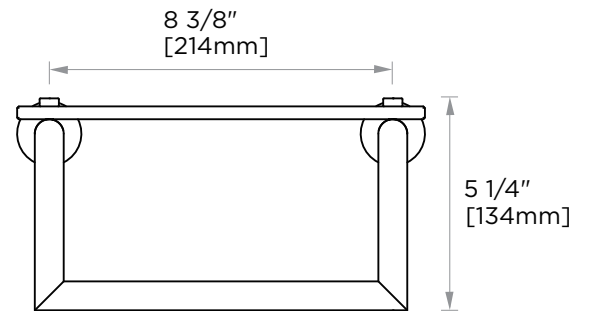

OSLO COLLECTION GLASS SHELF WITH TOWEL RAIL THROUGH GLASS

144676TG

PRODUCT NAME: GLASS SHELF WITH TOWEL RAIL THROUGH GLASS

PRODUCT CODE: 144676TG

MATERIAL: All-brass construction

KEY FEATURES: Contemporary design.
Round minimalist look.

NOTE: Dimensions and specifications are subject to change without notice.