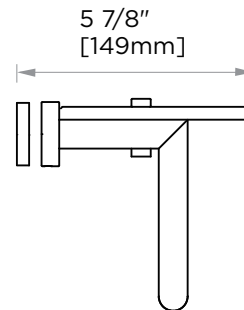

OSLO COLLECTION GLASS SHELF WITH TOWEL RAIL THROUGH GLASS

144676TG

PRODUCT NAME: GLASS SHELF WITH TOWEL RAIL THROUGH GLASS

PRODUCT CODE: 144676TG

MATERIAL: All-brass construction

KEY FEATURES: Contemporary design.
Round minimalist look.

NOTE: Dimensions and specifications are subject to change without notice.