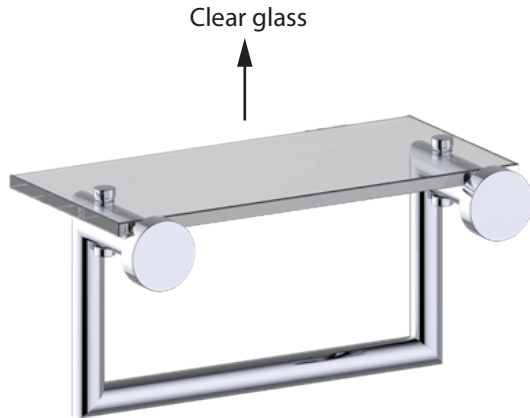

OSLO COLLECTION
**GLASS SHELF W/
TOWEL BAR (SOLID
BACK)**
144676SB

PRODUCT NAME: GLASS SHELF W/ TOWEL BAR (SOLID BACK)

PRODUCT CODE: 144676SB

MATERIAL: All-brass construction

KEY FEATURES: Contemporary design. Round minimalist look.