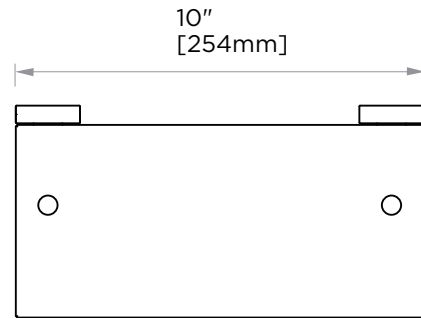

OSLO COLLECTION
**GLASS SHELF W/
TOWEL BAR (SOLID
BACK)**
144676SB

PRODUCT NAME: GLASS SHELF W/ TOWEL BAR (SOLID BACK)

PRODUCT CODE: 144676SB

MATERIAL: All-brass construction

KEY FEATURES: Contemporary design. Round minimalist look.

NOTE: Dimensions and specifications are subject to change without notice.