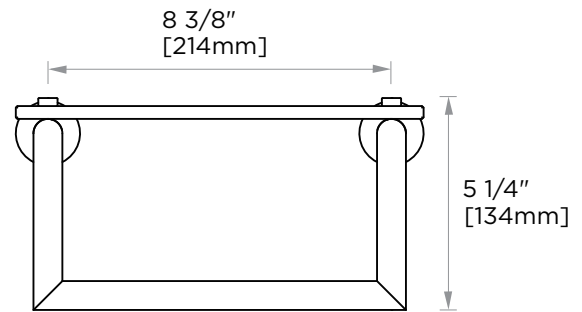

NOTE: Dimensions and specifications are subject to change without notice.