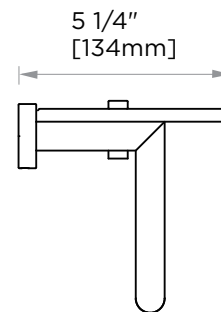

OSLO COLLECTION
**GLASS SHELF W/
TOWEL BAR (SOLID
BACK)**
144676SB

PRODUCT NAME: GLASS SHELF W/ TOWEL BAR (SOLID BACK)

PRODUCT CODE: 144676SB

MATERIAL: All-brass construction

KEY FEATURES: Contemporary design. Round minimalist look.

NOTE: Dimensions and specifications are subject to change without notice.