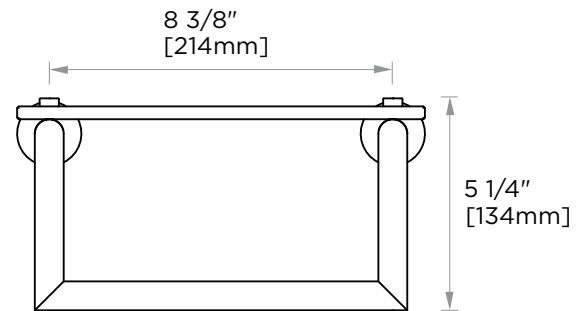

NOTE: Dimensions and specifications are subject to change without notice.