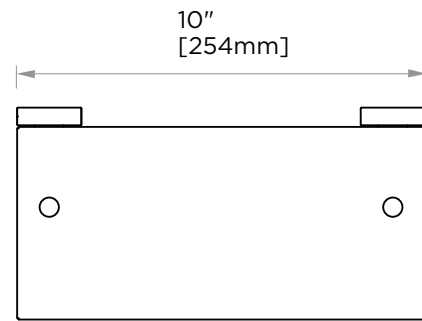

NOTE: Dimensions and specifications are subject to change without notice.