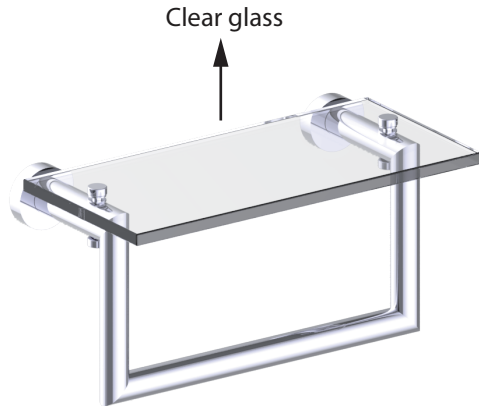

OSLO COLLECTION GLASS SHELF W/ TOWEL BAR 144676

PRODUCT NAME: GLASS SHELF W/ TOWEL BAR

PRODUCT CODE: 144676

MATERIAL: All-brass construction

KEY FEATURES: Review and update

STOCKED FINISHES:

- Polished Chrome (99)
- Brushed Nickel (81)
- Polished Nickel (68)