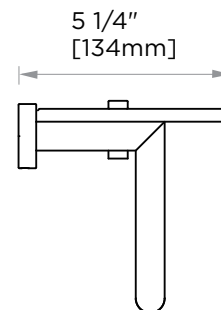

NOTE: Dimensions and specifications are subject to change without notice.