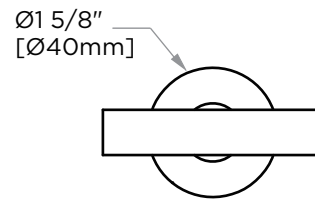

OSLO COLLECTION

TUMBLER WITH HOLDER

144660

PRODUCT NAME: TUMBLER WITH HOLDER

PRODUCT CODE: 144660

MATERIAL: All-brass construction

KEY FEATURES: Contemporary design.
Round minimalist look.

STOCKED FINISHES: