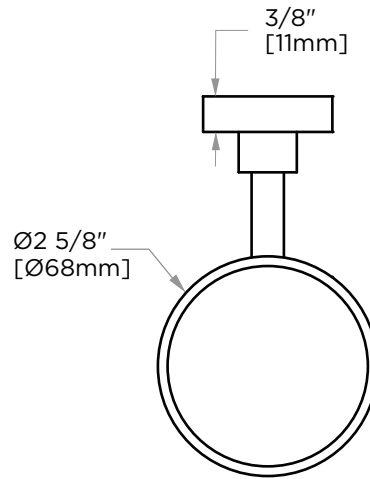

OSLO COLLECTION

TUMBLER WITH HOLDER

144660

PRODUCT NAME: TUMBLER WITH HOLDER

PRODUCT CODE: 144660

MATERIAL: All-brass construction

KEY FEATURES: Contemporary design.
Round minimalist look.

STOCKED FINISHES:

NOTE: Dimensions and specifications are subject to change without notice.