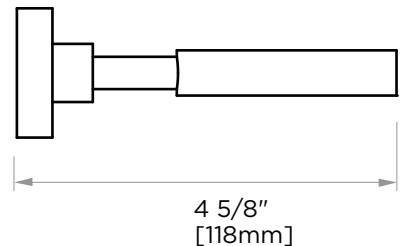

OSLO COLLECTION

TUMBLER WITH HOLDER

144660

PRODUCT NAME: TUMBLER WITH HOLDER

PRODUCT CODE: 144660

MATERIAL: All-brass construction

KEY FEATURES: Contemporary design.
Round minimalist look.

STOCKED FINISHES:

NOTE: Dimensions and specifications are subject to change without notice.