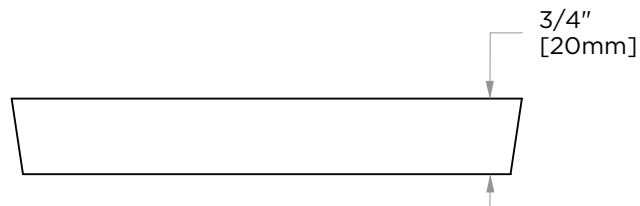

WARRANTY:

Lifetime Limited (Residential Use)
One Year (Commercial Use)

NOTE: Dimensions and specifications are subject to change without notice.