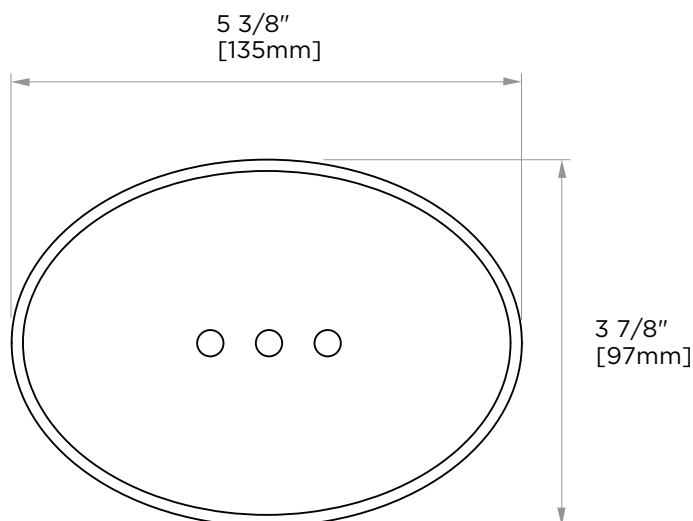

WARRANTY:

Lifetime Limited (Residential Use)
One Year (Commercial Use)

NOTE: Dimensions and specifications are subject to change without notice.