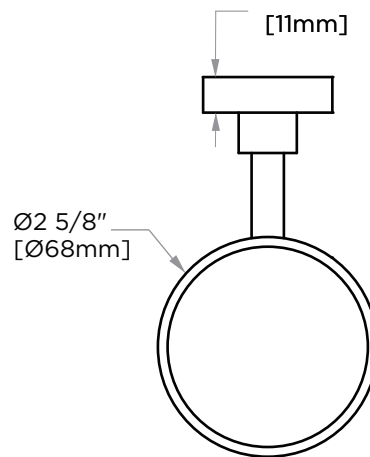

OSLO COLLECTION WALL MOUNTED SOAP DISH WITH CHROME GLASS

144650

PRODUCT NAME: WALL MOUNTED SOAP DISH WITH CHROME GLASS

PRODUCT CODE: 144650

MATERIAL: All-brass construction

KEY FEATURES: Contemporary design.
Round minimalist look.

NOTE: Dimensions and specifications are subject to change without notice.