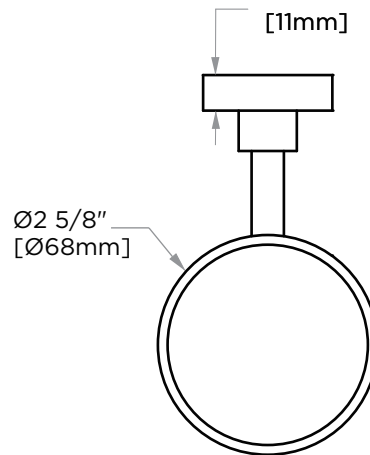

OSLO COLLECTION WALL MOUNTED SOAP DISH WITH CLEAR GLASS

144650

PRODUCT NAME: WALL MOUNTED SOAP DISH WITH CLEAR GLASS

PRODUCT CODE: 144650

MATERIAL: All-brass construction

KEY FEATURES: Contemporary design.
Round minimalist look.

NOTE: Dimensions and specifications are subject to change without notice.