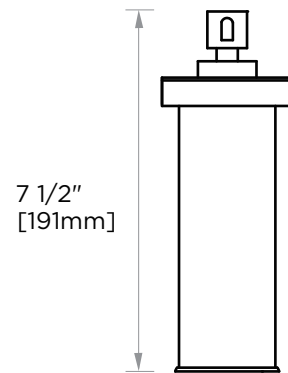

Liquid Capacity=205 ML

OSLO COLLECTION WALL MOUNTED SOAP/LOTION DISPENSER 144630

PRODUCT NAME: WALL MOUNTED SOAP/LOTION DISPENSER

PRODUCT CODE: 144630

MATERIAL: All-brass construction

KEY FEATURES: Contemporary design.
Round minimalist look.

NOTE: Dimensions and specifications are subject to change without notice.