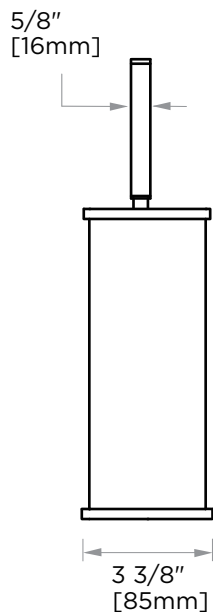

OSLO COLLECTION TOILET BRUSH SET 144620

PRODUCT NAME: TOILET BRUSH SET

PRODUCT CODE: 144620

MATERIAL: All-brass construction

KEY FEATURES: Contemporary design.
Round minimalist look.

**STOCKED
FINISHES:**

- Polished Chrome (99)
- Brushed Nickel (81)
- Polished Nickel (68)
- Matte Black (48)
- Brushed Brass