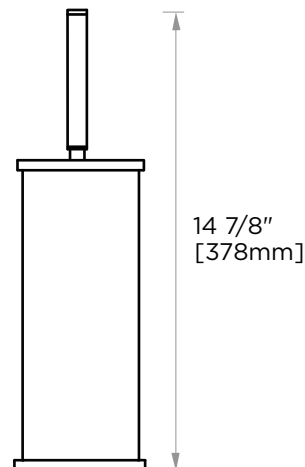

OSLO COLLECTION TOILET BRUSH SET 144620

PRODUCT NAME: TOILET BRUSH SET

PRODUCT CODE: 144620

MATERIAL: All-brass construction

KEY FEATURES: Contemporary design.
Round minimalist look.

**STOCKED
FINISHES:**

- Polished Chrome (99)
- Brushed Nickel (81)
- Polished Nickel (68)
- Matte Black (48)
- Brushed Brass