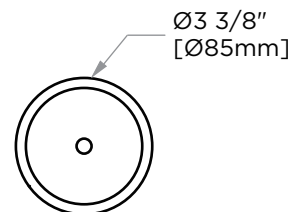

OSLO COLLECTION TOILET BRUSH SET 144620

PRODUCT NAME: TOILET BRUSH SET

PRODUCT CODE: 144620

MATERIAL: All-brass construction

KEY FEATURES: Contemporary design.
Round minimalist look.

**STOCKED
FINISHES:**

- Polished Chrome (99)
- Brushed Nickel (81)
- Polished Nickel (68)
- Matte Black (48)
- Brushed Brass