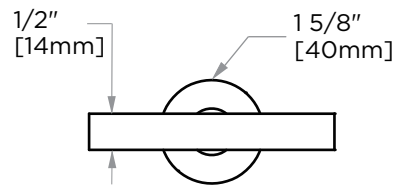

OSLO COLLECTION
WALL MOUNTED
TOILET BRUSH SET
WITH FROSTED GLASS
144610

PRODUCT NAME: WALL MOUNTED TOILET BRUSH SET WITH FROSTED GLASS

PRODUCT CODE: 144610

MATERIAL: All-brass construction

KEY FEATURES: Contemporary design.
Round minimalist look.

NOTE: Dimensions and specifications are subject to change without notice.