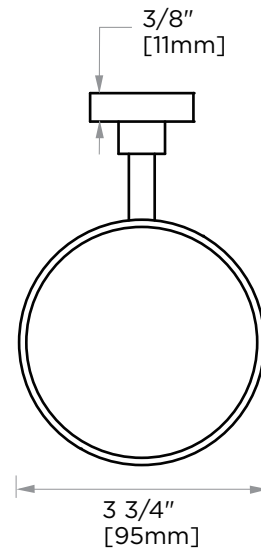

OSLO COLLECTION
WALL MOUNTED
TOILET BRUSH SET
WITH FROSTED GLASS
144610

PRODUCT NAME: WALL MOUNTED TOILET BRUSH SET WITH FROSTED GLASS

PRODUCT CODE: 144610

MATERIAL: All-brass construction

KEY FEATURES: Contemporary design.
Round minimalist look.

NOTE: Dimensions and specifications are subject to change without notice.