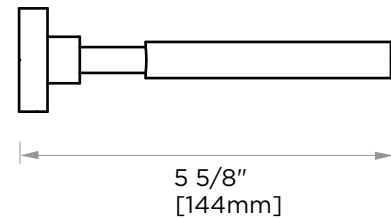

NOTE: Dimensions and specifications are subject to change without notice.