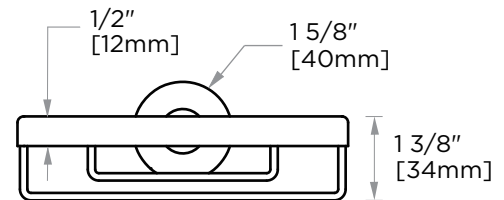

OSLO COLLECTION
WALL MOUNTED
SOAP BASKET
144600

PRODUCT NAME: WALL MOUNTED SOAP BASKET

PRODUCT CODE: 144600

MATERIAL: All-brass construction

KEY FEATURES: Contemporary design.
Round minimalist look.

STOCKED FINISHES:

NOTE: Dimensions and specifications are subject to change without notice.