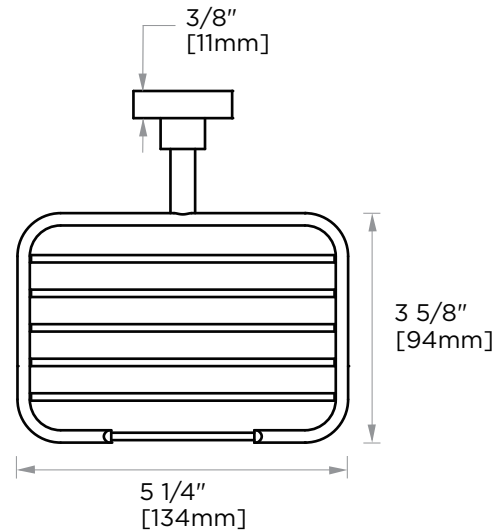

OSLO COLLECTION
WALL MOUNTED
SOAP BASKET
144600

PRODUCT NAME: WALL MOUNTED SOAP BASKET

PRODUCT CODE: 144600

MATERIAL: All-brass construction

KEY FEATURES: Contemporary design.
Round minimalist look.

STOCKED FINISHES:

NOTE: Dimensions and specifications are subject to change without notice.