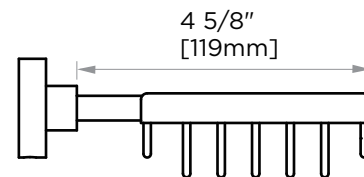

NOTE: Dimensions and specifications are subject to change without notice.