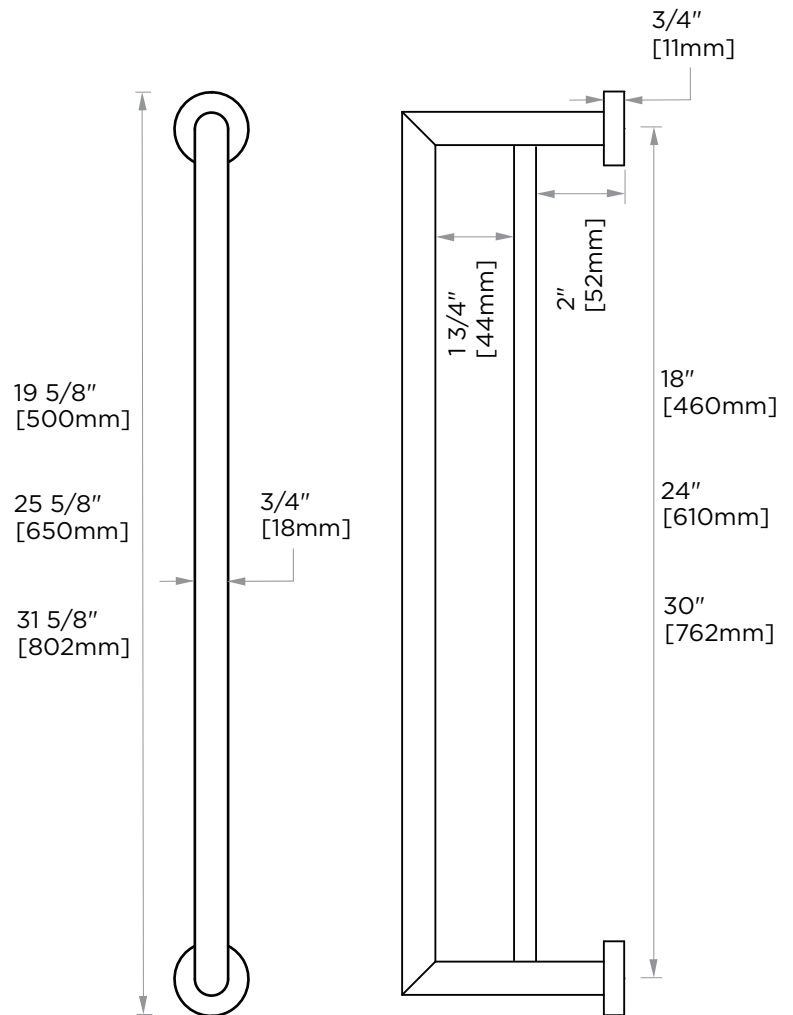

WARRANTY:

Lifetime Limited (Residential Use)
One Year (Commercial Use)

NOTE: Dimensions and specifications are subject to change without notice.