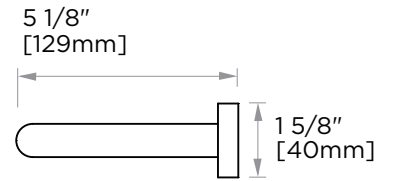

OSLO COLLECTION DOUBLE TOWEL BAR

18" 144182
24" 144242
30" 144302

PRODUCT NAME: DOUBLE TOWEL BAR

PRODUCT CODE: 144302

MATERIAL: All-brass construction

KEY FEATURES: Contemporary design.
Round minimalist look.