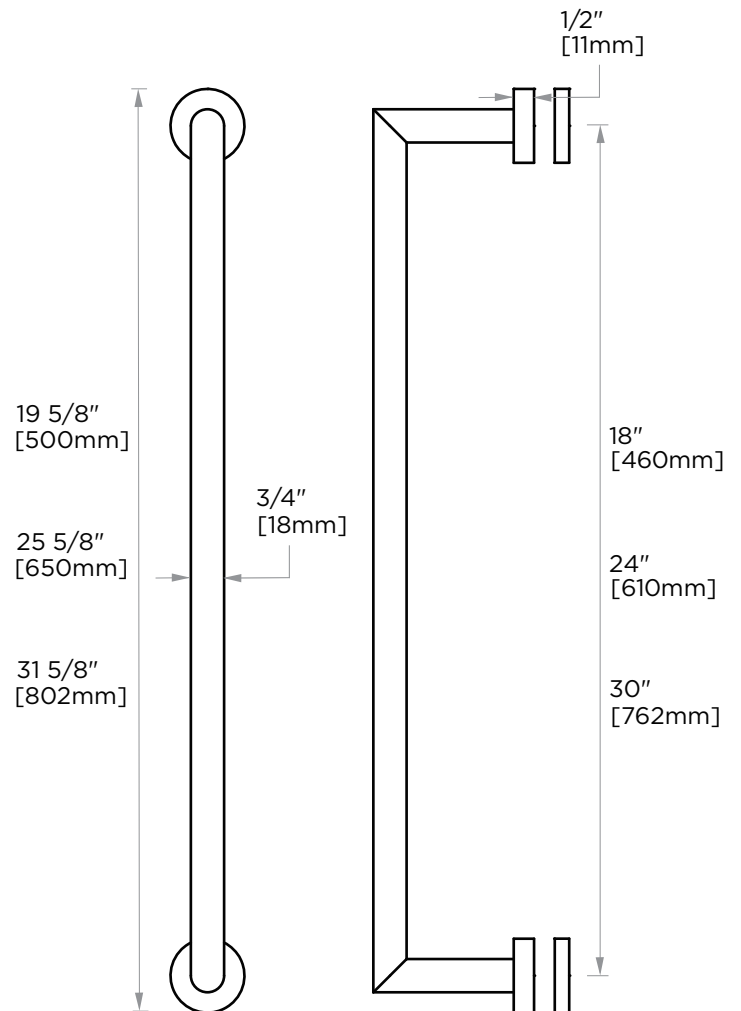

STOCKED FINISHES:

STOCKED FINISH	18"	24"	30"
Polished Chrome (99)			
Brushed Nickel(81)			
Polished Nickel(68)			
Matte Black (48)			

SPECIAL FINISHES AVAILABLE: Please see our website for full list samples

WARRANTY:
Lifetime Limited (Residential Use)
One Year (Commercial Use)