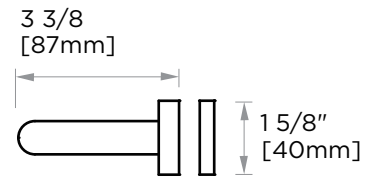

OSLO COLLECTION THROUGH GLASS TOWEL BAR

18" 144180TG
24" 144240TG
30" 144300TG

PRODUCT NAME: THROUGH GLASS TOWEL BAR

PRODUCT CODE: 18" 144180TG
24" 144240TG
30" 144300TG

MATERIAL: All-brass construction

KEY FEATURES: Contemporary design.
Round minimalist look.