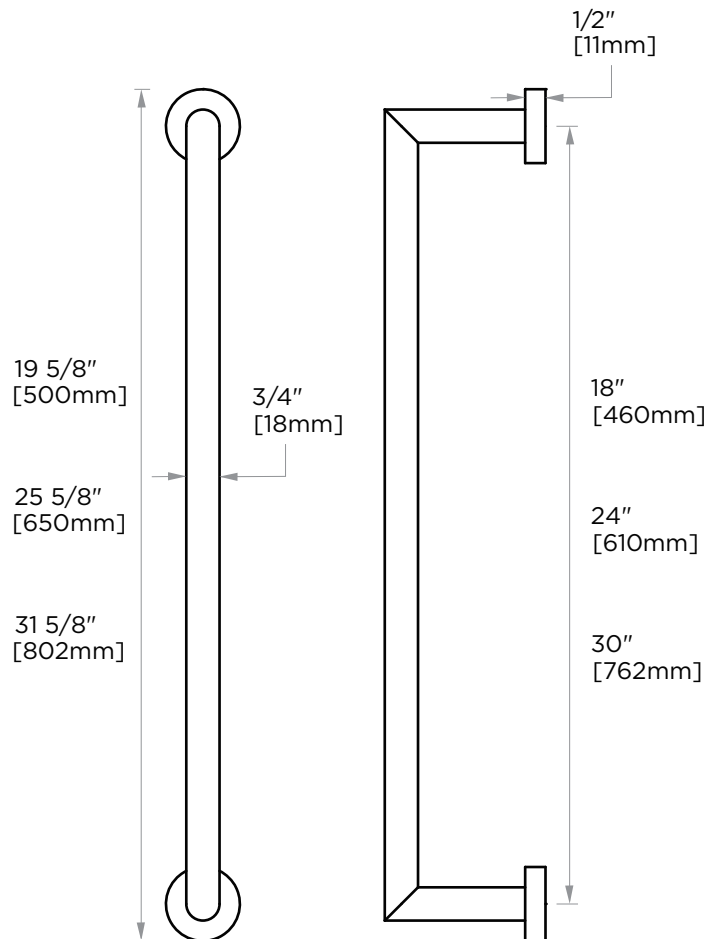

NOTE: Dimensions and specifications are subject to change without notice.