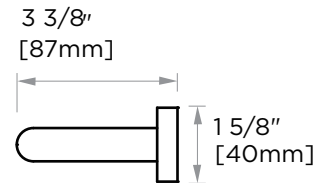

NOTE: Dimensions and specifications are subject to change without notice.