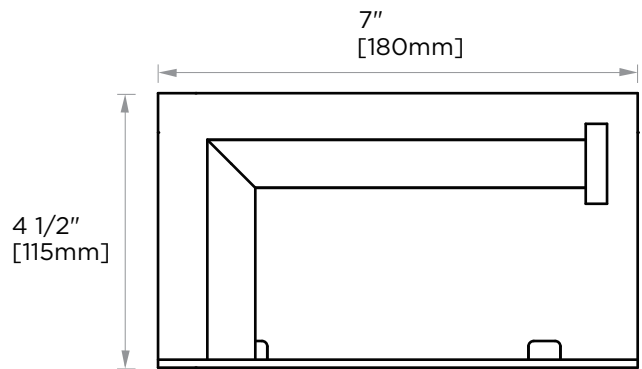

OSLO COLLECTION
SINGLE TOILET
PAPER HOLDER
WITH SHELF
144159

PRODUCT NAME: SINGLE TOILET PAPER HOLDER WITH SHELF

PRODUCT CODE: 144159

MATERIAL: All-brass construction

KEY FEATURES: Contemporary design.
Round minimalist look.

NOTE: Dimensions and specifications are subject to change without notice.