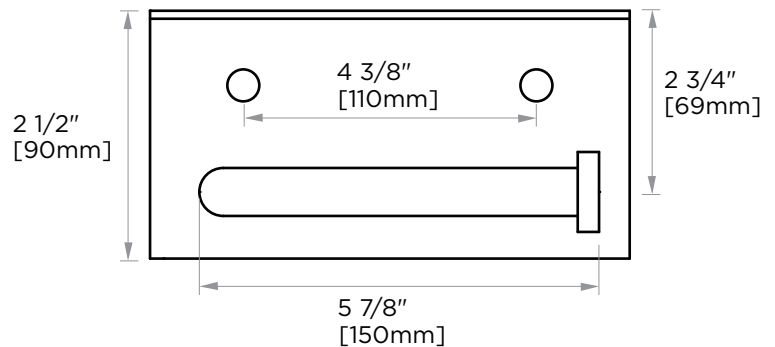

OSLO COLLECTION
SINGLE TOILET
PAPER HOLDER
WITH SHELF
144159

PRODUCT NAME: SINGLE TOILET PAPER HOLDER WITH SHELF

PRODUCT CODE: 144159

MATERIAL: All-brass construction

KEY FEATURES: Contemporary design.
Round minimalist look.

NOTE: Dimensions and specifications are subject to change without notice.