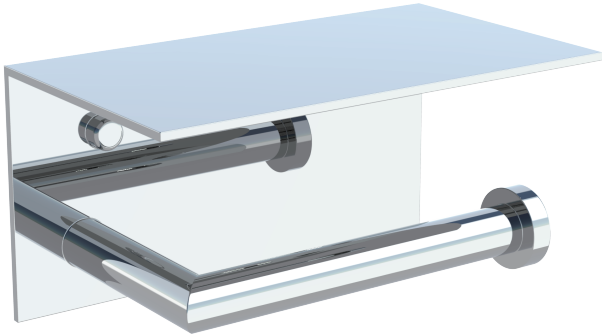

OSLO COLLECTION
SINGLE TOILET
PAPER HOLDER
WITH SHELF
144159

PRODUCT NAME: SINGLE TOILET PAPER HOLDER WITH SHELF

PRODUCT CODE: 144159

MATERIAL: All-brass construction

KEY FEATURES: Contemporary design.
Round minimalist look.