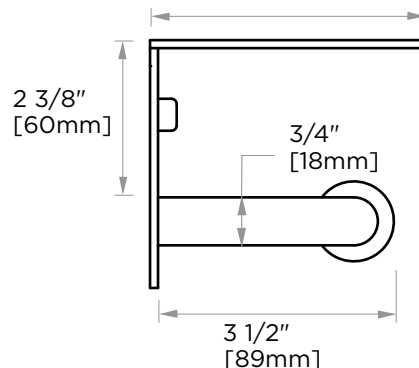

OSLO COLLECTION
SINGLE TOILET
PAPER HOLDER
WITH SHELF
144159

PRODUCT NAME: SINGLE TOILET PAPER HOLDER WITH SHELF

PRODUCT CODE: 144159

MATERIAL: All-brass construction

KEY FEATURES: Contemporary design.
Round minimalist look.

NOTE: Dimensions and specifications are subject to change without notice.