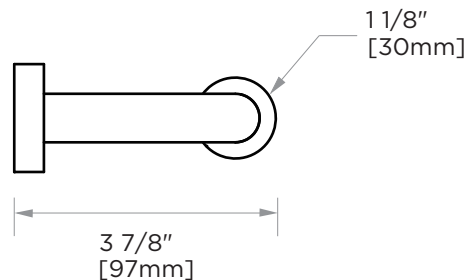

NOTE: Dimensions and specifications are subject to change without notice.