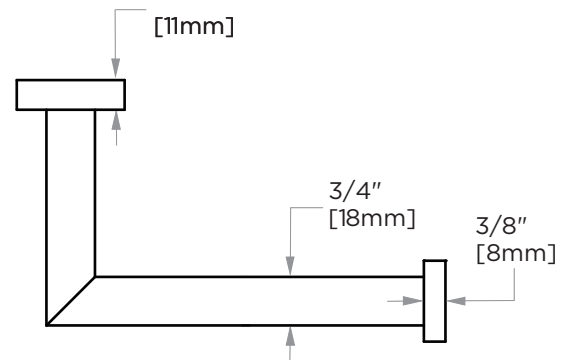

NOTE: Dimensions and specifications are subject to change without notice.