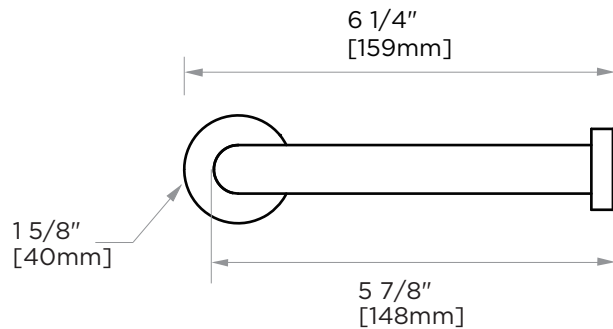

NOTE: Dimensions and specifications are subject to change without notice.