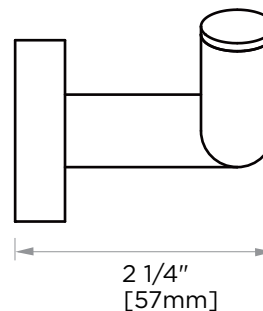

WARRANTY:

Lifetime Limited (Residential Use)
One Year (Commercial Use)

NOTE: Dimensions and specifications are subject to change without notice.