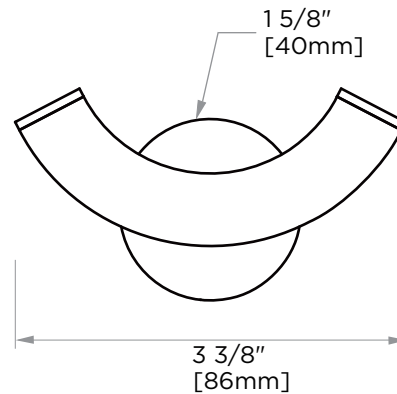

OSLO COLLECTION DOUBLE ROBE HOOK 144136

PRODUCT NAME: DOUBLE ROBE HOOK

PRODUCT CODE: 144136

MATERIAL: All-brass construction

KEY FEATURES: Contemporary design.
Round minimalist look.

STOCKED FINISHES:

- Polished Chrome (99)
- Brushed Nickel (81)
- Polished Nickel (68)
- Matte Black (48)
- Brushed Brass (78)