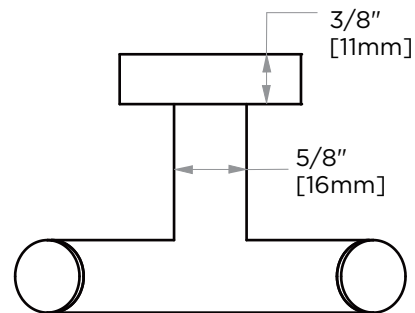

OSLO COLLECTION DOUBLE ROBE HOOK 144136

PRODUCT NAME: DOUBLE ROBE HOOK

PRODUCT CODE: 144136

MATERIAL: All-brass construction

KEY FEATURES: Contemporary design.
Round minimalist look.

STOCKED FINISHES:

- Polished Chrome (99)
- Brushed Nickel (81)
- Polished Nickel (68)
- Matte Black (48)
- Brushed Brass (78)