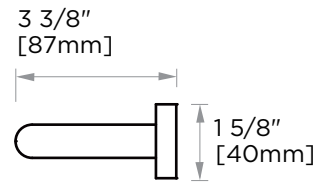

NOTE: Dimensions and specifications are subject to change without notice.