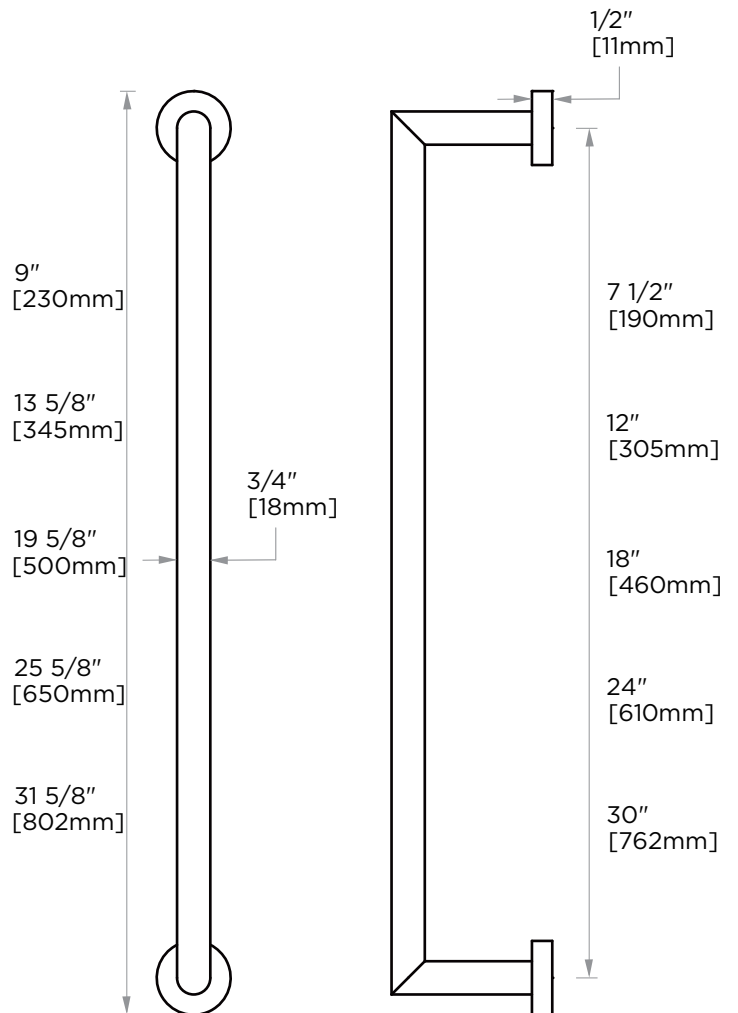

NOTE: Dimensions and specifications are subject to change without notice.