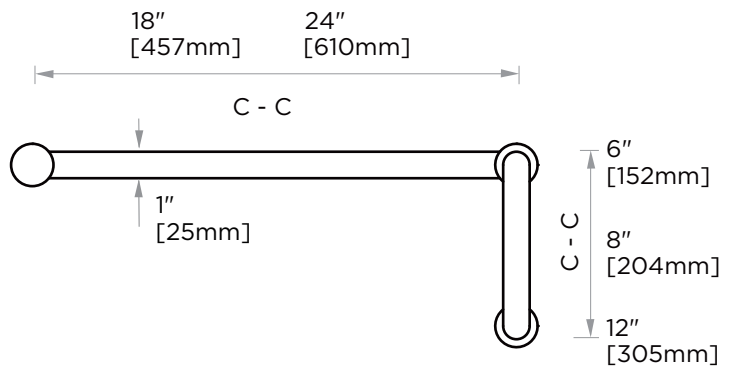

WARRANTY:

Lifetime Limited (Residential Use)
One Year (Commercial Use)

NOTE: Dimensions and specifications are subject to change without notice.