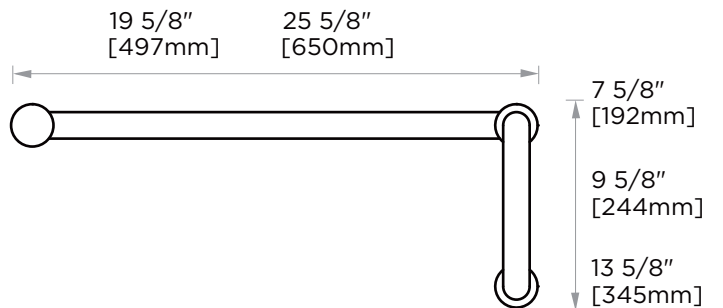

WARRANTY:

Lifetime Limited (Residential Use)
One Year (Commercial Use)

NOTE: Dimensions and specifications are subject to change without notice.