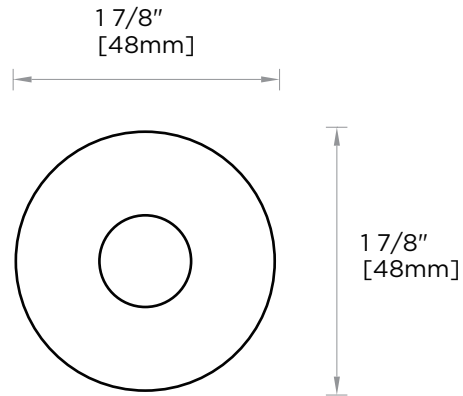

PORTO COLLECTION LARGE ROUND ROSETTE 137RDLG

PRODUCT NAME: 137RDLG

PRODUCT CODE: 137RDLG

MATERIAL: All-brass construction

KEY FEATURES: Contemporary design.
Round and linear geometries.
Sleek modern aesthetic.

NOTE: Dimensions and specifications are subject to change without notice.