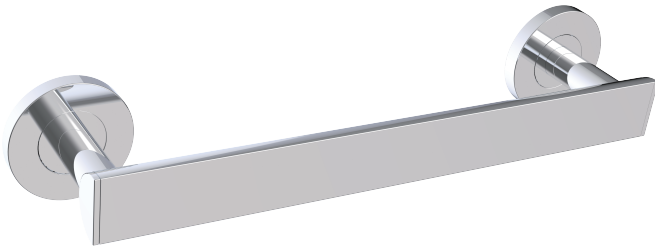

ADA Compliant

PORTO COLLECTION GRAB BAR

- 12" 1379512
- 18" 1379518
- 24" 1379524
- 36" 1379536
- 42" 1379542

PRODUCT NAME: GRAB BAR (1.25"/32mm)

PRODUCT CODE:

| | |
|-----|---------|
| 12" | 1379512 |
| 18" | 1379518 |
| 24" | 1379524 |
| 36" | 1379536 |
| 42" | 1379542 |

MATERIAL: All-brass construction

STOCKED FINISHES:

| STOCKED FINISH | 12" | 18" | 24" | 36" | 42" |
|----------------------|-----|-----|-----|-----|-----|
| Polished Chrome (99) | ● | ● | ● | ● | ● |
| Brushed Nickel(81) | ● | ● | ● | ● | ● |
| Polished Nickel(68) | ● | ● | ● | ● | ● |
| Matte Black (48) | ● | ● | ● | ● | ● |