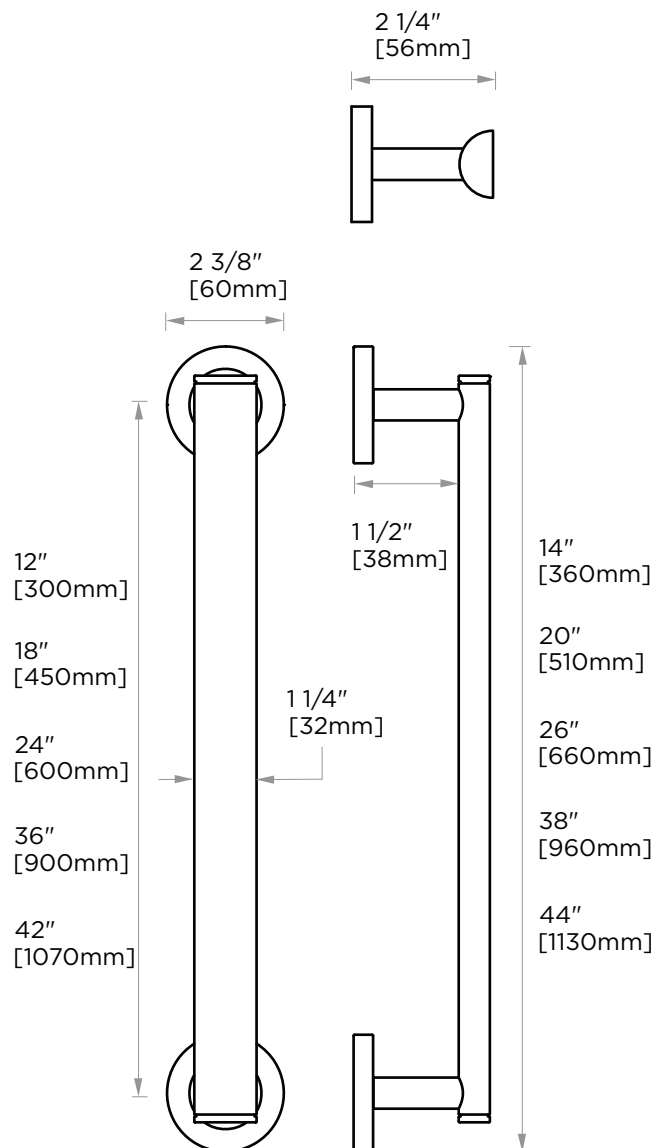

WARRANTY:

Lifetime Limited (Residential Use)
One Year (Commercial Use)

NOTE: Dimensions and specifications are subject to change without notice.