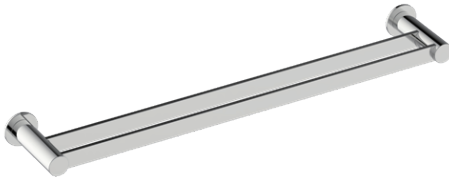

Without Rosette

With Rosette

PORTO COLLECTION DOUBLE TOWEL BAR

18" 137182

24" 137242

PRODUCT NAME: DOUBLE TOWEL BAR

PRODUCT CODE: 18" 137182
24" 137242

MATERIAL: All-brass construction

KEY FEATURES: Contemporary design.
Round and linear geometries.
Sleek modern aesthetic.

STOCKED FINISHES:

STOCKED FINISH	18"	24"
Polished Chrome (99)		
Brushed Nickel(81)		
Polished Nickel(68)		
Matte Black (48)		

PORTO COLLECTION

Large Round Rosette
137RDLG 48X10mm

Small Square Rosette
277SQSM 40X4mm

Large Square Rosette
277SQLG 45X12mm

NOTE: Dimensions and specifications are subject to change without notice.