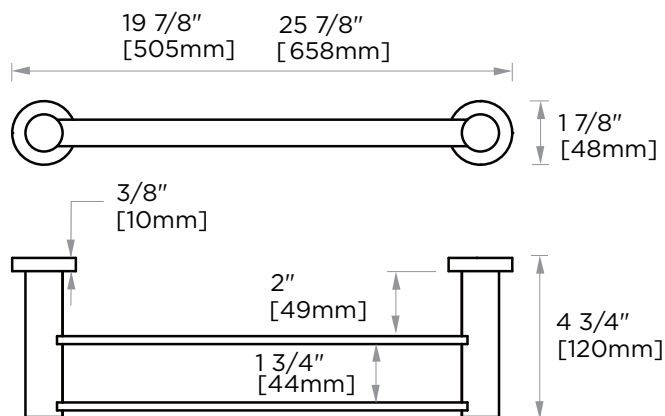

PORTO COLLECTION

Large Round Rosette
137RDLG 48X10mm

Small Square Rosette
277SQSM 40X4mm

Large Square Rosette
277SQLG 45X12mm

NOTE: Dimensions and specifications are subject to change without notice.