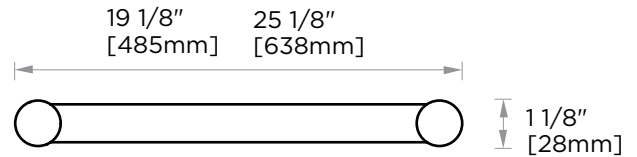

NOTE: Dimensions and specifications are subject to change without notice.