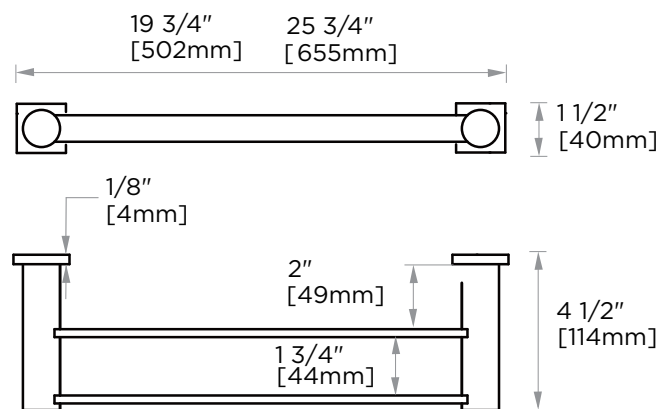

PORTO COLLECTION

Large Round Rosette
137RDLG 48X10mm

Small Square Rosette
277SQSM 40X4mm

Large Square Rosette
277SQLG 45X12mm

NOTE: Dimensions and specifications are subject to change without notice.