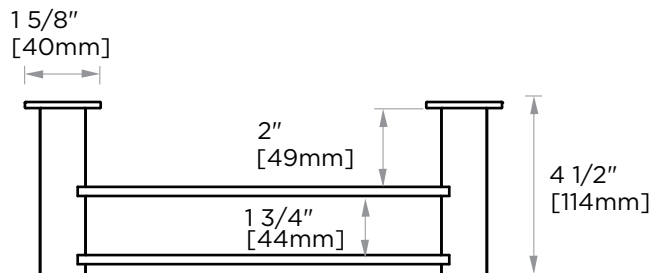

NOTE: Dimensions and specifications are subject to change without notice.