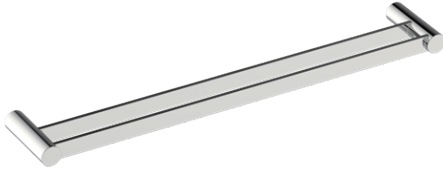

Without Rosette

With Rosette

PORTO COLLECTION DOUBLE TOWEL BAR

18" 137182

24" 137242

PRODUCT NAME: DOUBLE TOWEL BAR

PRODUCT CODE: 18" 137182
24" 137242

MATERIAL: All-brass construction

KEY FEATURES: Contemporary design.
Round and linear geometries.
Sleek modern aesthetic.

STOCKED FINISHES:

STOCKED FINISH	18"	24"
Polished Chrome (99)		
Brushed Nickel(81)		
Polished Nickel(68)		
Matte Black (48)		

PORTO COLLECTION

Large Round Rosette
137RDLG 48X10mm

Small Square Rosette
277SQSM 40X4mm

Large Square Rosette
277SQLG 45X12mm

NOTE: Dimensions and specifications are subject to change without notice.