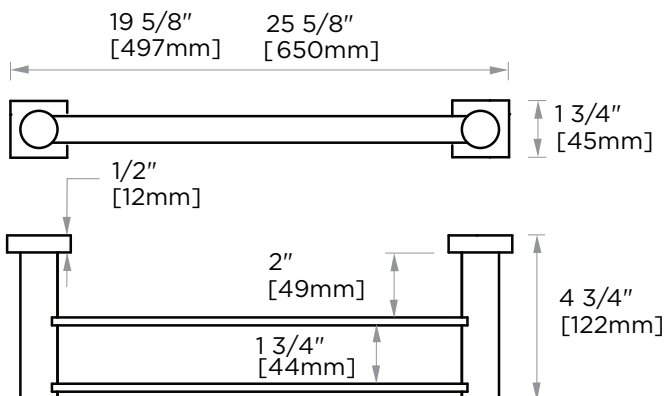

PORTO COLLECTION

Large Round Rosette
137RDLG 48X10mm

Small Square Rosette
277SQSM 40X4mm

Large Square Rosette
277SQLG 45X12mm

NOTE: Dimensions and specifications are subject to change without notice.