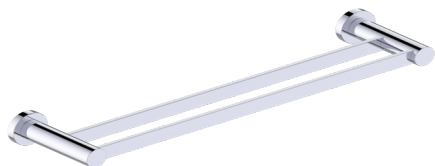

Without Rosette

With Rosette

PORTO COLLECTION DOUBLE TOWEL BAR

18" 137182

24" 137242

PRODUCT NAME: DOUBLE TOWEL BAR

PRODUCT CODE: 18" 137182
24" 137242

MATERIAL: All-brass construction

KEY FEATURES: Contemporary design.
Round and linear geometries.
Sleek modern aesthetic.

STOCKED FINISHES:

STOCKED FINISH	18"	24"
Polished Chrome (99)		
Brushed Nickel(81)		
Polished Nickel(68)		
Matte Black (48)		

PORTO COLLECTION

Large Round Rosette
137RDLG 48X10mm

Small Square Rosette
277SQSM 40X4mm

Large Square Rosette
277SQLG 45X12mm

NOTE: Dimensions and specifications are subject to change without notice.