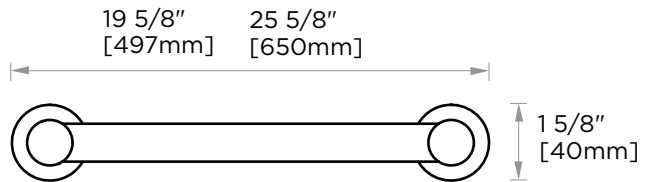

NOTE: Dimensions and specifications are subject to change without notice.