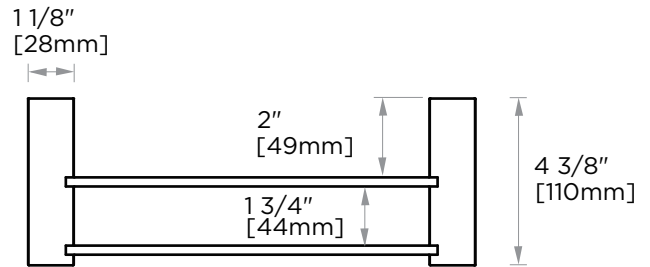

NOTE: Dimensions and specifications are subject to change without notice.