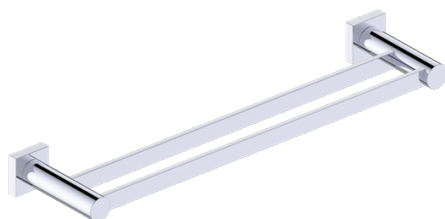

Without Rosette

With Rosette

PORTO COLLECTION DOUBLE TOWEL BAR

18" 137182

24" 137242

PRODUCT NAME: DOUBLE TOWEL BAR

PRODUCT CODE: 18" 137182
24" 137242

MATERIAL: All-brass construction

KEY FEATURES: Contemporary design.
Round and linear geometries.
Sleek modern aesthetic.

STOCKED FINISHES:

STOCKED FINISH	18"	24"
Polished Chrome (99)		
Brushed Nickel(81)		
Polished Nickel(68)		
Matte Black (48)		

PORTO COLLECTION

Large Round Rosette
137RDLG 48X10mm

Small Square Rosette
277SQSM 40X4mm

Large Square Rosette
277SQLG 45X12mm

NOTE: Dimensions and specifications are subject to change without notice.