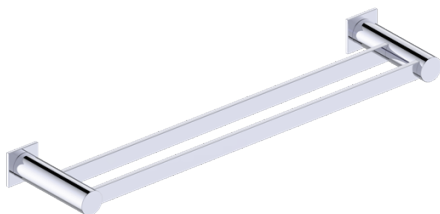

Without Rosette

With Rosette

PORTO COLLECTION DOUBLE TOWEL BAR

18" 137182

24" 137242

PRODUCT NAME: DOUBLE TOWEL BAR

PRODUCT CODE: 18" 137182
24" 137242

MATERIAL: All-brass construction

KEY FEATURES: Contemporary design.
Round and linear geometries.
Sleek modern aesthetic.

STOCKED FINISHES:

STOCKED FINISH	18"	24"
Polished Chrome (99)		
Brushed Nickel(81)		
Polished Nickel(68)		
Matte Black (48)		

PORTO COLLECTION

Large Round Rosette
137RDLG 48X10mm

Small Square Rosette
277SQSM 40X4mm

Large Square Rosette
277SQLG 45X12mm

NOTE: Dimensions and specifications are subject to change without notice.