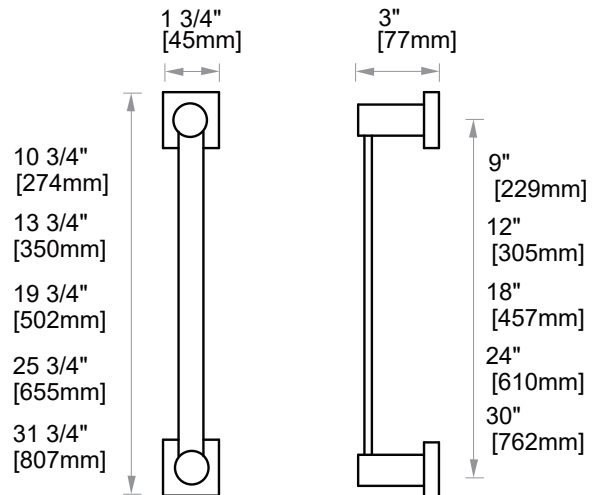

INCLUDES ROSETTE : 40X4MM

Without Rosette

With Rosette

PORTO COLLECTION TOWEL BAR

9"	137109
12"	137120
18"	137180
24"	137240
30"	137300

PRODUCT NAME: PORTO TOWEL BAR

PRODUCT CODE:

9"	137109
12"	137120
18"	137180
24"	137240
30"	137300

PORTO COLLECTION

Large Round Rosette
137RDLG 48X10mm

Small Square Rosette
277SQSM 40X4mm

Large Square Rosette
277SQLG 45X12mm

NOTE: Dimensions and specifications are subject to change without notice.