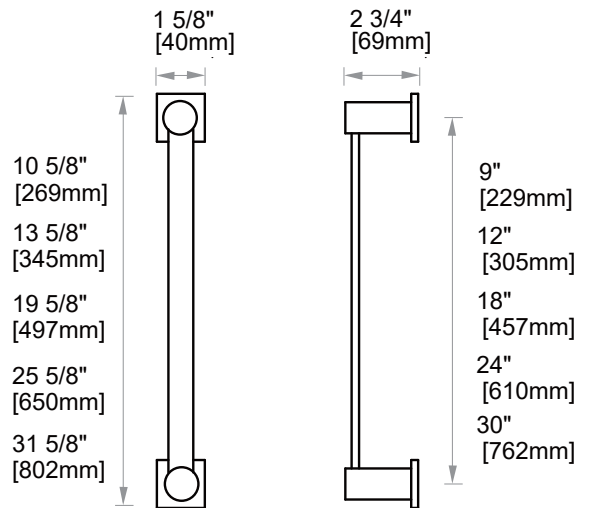

INCLUDES ROSETTE : 40X4MM

Without Rosette

With Rosette

PORTO COLLECTION TOWEL BAR

9"	137109
12"	137120
18"	137180
24"	137240
30"	137300

PRODUCT NAME: PORTO TOWEL BAR

PRODUCT CODE:

9"	137109
12"	137120
18"	137180
24"	137240
30"	137300

PORTO COLLECTION

Large Round Rosette
137RDLG 48X10mm

Small Square Rosette
277SQSM 40X4mm

Large Square Rosette
277SQLG 45X12mm

NOTE: Dimensions and specifications are subject to change without notice.