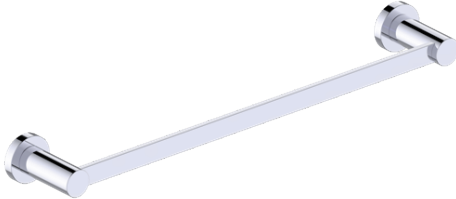

INCLUDES ROSETTE : 40X4MM

Without Rosette

With Rosette

PORTO COLLECTION TOWEL BAR

9"	137109
12"	137120
18"	137180
24"	137240
30"	137300

PRODUCT NAME: PORTO TOWEL BAR

PRODUCT CODE:

9"	137109
12"	137120
18"	137180
24"	137240
30"	137300

MATERIAL: All-brass construction

KEY FEATURES: Contemporary design.
Round and linear geometries.
Sleek modern aesthetic.

STOCKED FINISHES:

STOCKED FINISH	9"	12"	18"	24"	30"
Polished Chrome (99)	●	●	●	●	●
Brushed Nickel(81)	●	●	●	●	●
Polished Nickel(68)	●	●	●	●	●
Matte Black (48)	●	●	●	●	●

PORTO COLLECTION

Large Round Rosette
137RDLG 48X10mm

Small Square Rosette
277SQSM 40X4mm

Large Square Rosette
277SQLG 45X12mm

NOTE: Dimensions and specifications are subject to change without notice.