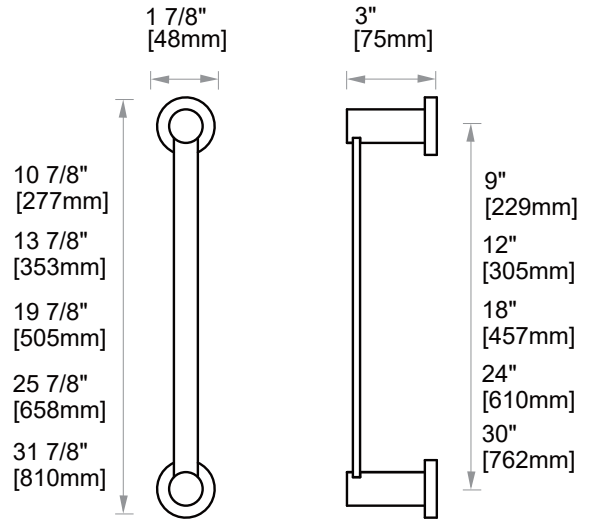

INCLUDES ROSETTE : 40X4MM

Without Rosette

With Rosette

PORTO COLLECTION TOWEL BAR

9"	137109
12"	137120
18"	137180
24"	137240
30"	137300

PRODUCT NAME: PORTO TOWEL BAR

PRODUCT CODE:

9"	137109
12"	137120
18"	137180
24"	137240
30"	137300

PORTO COLLECTION

Large Round Rosette
137RDLG 48X10mm

Small Square Rosette
277SQSM 40X4mm

Large Square Rosette
277SQLG 45X12mm

NOTE: Dimensions and specifications are subject to change without notice.