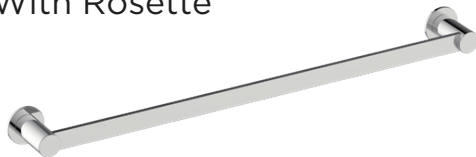

INCLUDES ROSETTE : 40X4MM

Without Rosette

With Rosette

PORTO COLLECTION TOWEL BAR

9"	137109
12"	137120
18"	137180
24"	137240
30"	137300

PRODUCT NAME: PORTO TOWEL BAR

PRODUCT CODE:

9"	137109
12"	137120
18"	137180
24"	137240
30"	137300

MATERIAL: All-brass construction

KEY FEATURES: Contemporary design.
Round and linear geometries.
Sleek modern aesthetic.

STOCKED FINISHES:

STOCKED FINISH	9"	12"	18"	24"	30"
Polished Chrome (99)	●	●	●	●	●
Brushed Nickel(81)	●	●	●	●	●
Polished Nickel(68)	●	●	●	●	●
Matte Black (48)	●	●	●	●	●