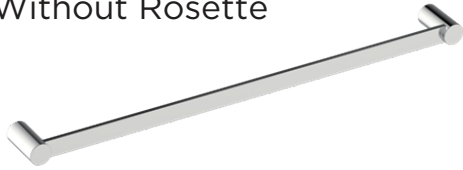

INCLUDES ROSETTE : 40X4MM

Without Rosette

With Rosette

PORTO COLLECTION TOWEL BAR

9"	137109
12"	137120
18"	137180
24"	137240
30"	137300

PRODUCT NAME: PORTO TOWEL BAR

PRODUCT CODE:

9"	137109
12"	137120
18"	137180
24"	137240
30"	137300

MATERIAL: All-brass construction

KEY FEATURES: Contemporary design.
Round and linear geometries.
Sleek modern aesthetic.

STOCKED FINISHES:

STOCKED FINISH	9"	12"	18"	24"	30"
Polished Chrome (99)	●	●	●	●	●
Brushed Nickel(81)	●	●	●	●	●
Polished Nickel(68)	●	●	●	●	●
Matte Black (48)	●	●	●	●	●

PORTO COLLECTION

Large Round Rosette
137RDLG 48X10mm

Small Square Rosette
277SQSM 40X4mm

Large Square Rosette
277SQLG 45X12mm

NOTE: Dimensions and specifications are subject to change without notice.