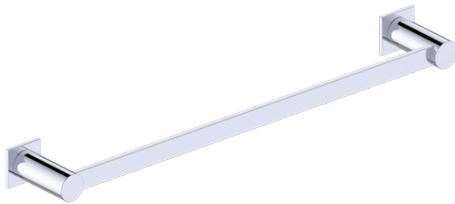

INCLUDES ROSETTE : 40X4MM

Without Rosette

With Rosette

PORTO COLLECTION TOWEL BAR

9"	137109
12"	137120
18"	137180
24"	137240
30"	137300

PRODUCT NAME: PORTO TOWEL BAR

PRODUCT CODE:

9"	137109
12"	137120
18"	137180
24"	137240
30"	137300

MATERIAL: All-brass construction

KEY FEATURES: Contemporary design.
Round and linear geometries.
Sleek modern aesthetic.

STOCKED FINISHES:

STOCKED FINISH	9"	12"	18"	24"	30"
Polished Chrome (99)	●	●	●	●	●
Brushed Nickel(81)	●	●	●	●	●
Polished Nickel(68)	●	●	●	●	●
Matte Black (48)	●	●	●	●	●

PORTO COLLECTION

Large Round Rosette
137RDLG 48X10mm

Small Square Rosette
277SQSM 40X4mm

Large Square Rosette
277SQLG 45X12mm

NOTE: Dimensions and specifications are subject to change without notice.