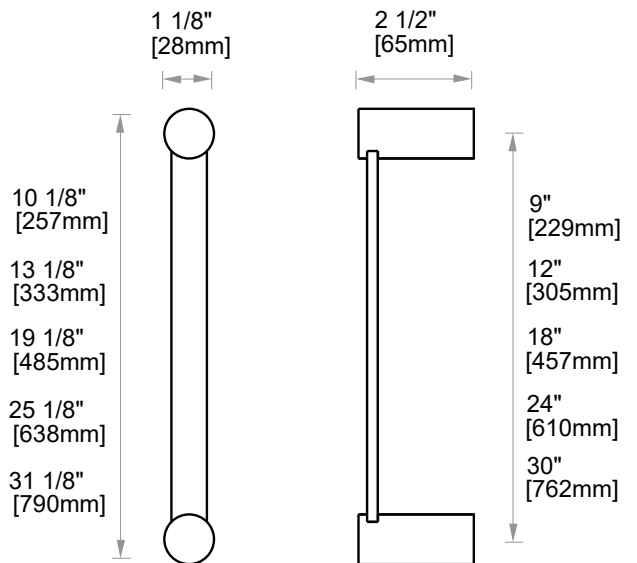

NOTE: Dimensions and specifications are subject to change without notice.