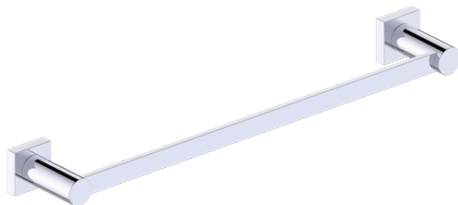

INCLUDES ROSETTE : 40X4MM

Without Rosette

With Rosette

PORTO COLLECTION TOWEL BAR

9"	137109
12"	137120
18"	137180
24"	137240
30"	137300

PRODUCT NAME: PORTO TOWEL BAR

PRODUCT CODE:

9"	137109
12"	137120
18"	137180
24"	137240
30"	137300

MATERIAL: All-brass construction

KEY FEATURES: Contemporary design.
Round and linear geometries.
Sleek modern aesthetic.

STOCKED FINISHES:

STOCKED FINISH	9"	12"	18"	24"	30"
Polished Chrome (99)	●	●	●	●	●
Brushed Nickel(81)	●	●	●	●	●
Polished Nickel(68)	●	●	●	●	●
Matte Black (48)	●	●	●	●	●

PORTO COLLECTION

Large Round Rosette
137RDLG 48X10mm

Small Square Rosette
277SQSM 40X4mm

Large Square Rosette
277SQLG 45X12mm

NOTE: Dimensions and specifications are subject to change without notice.