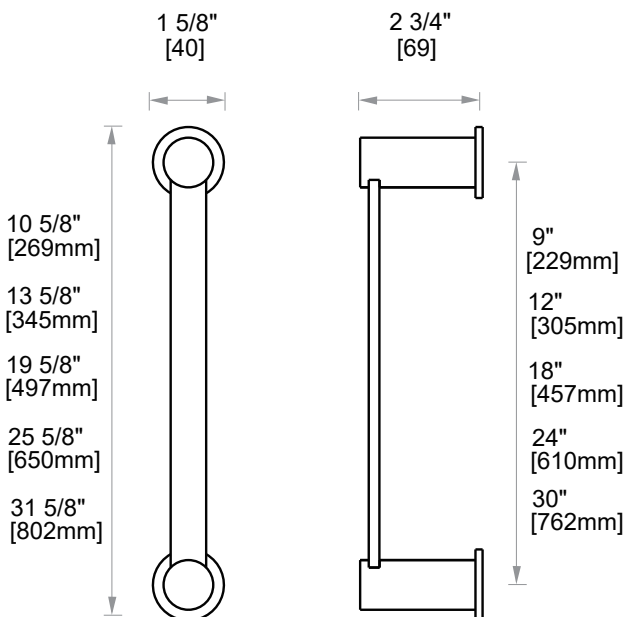

NOTE: Dimensions and specifications are subject to change without notice.