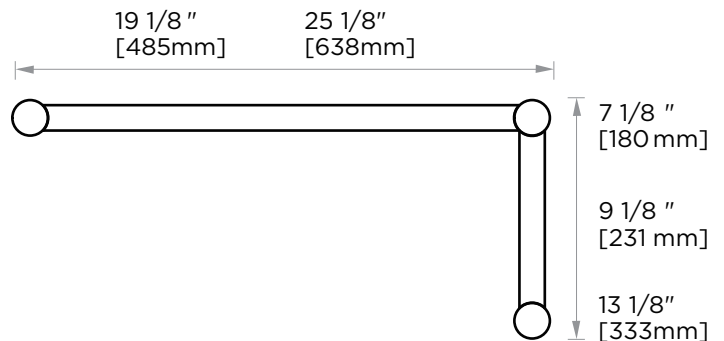

WARRANTY:
Lifetime Limited (Residential Use)
One Year (Commercial Use)

NOTE: Dimensions and specifications are subject to change without notice.