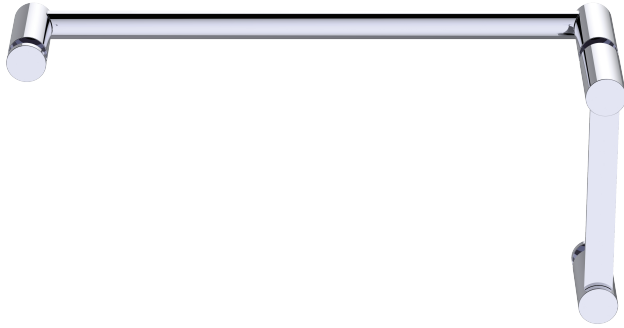

PORTO COLLECTION STRAIGHT & OFFSET SHOWER DOOR HANDLES

6" & 18"	13770618
6" & 24"	13770624
8" & 18"	13770818
8" & 24"	13770824
12" & 18"	13771218
12" & 24"	13771224

PRODUCT NAME: STRAIGHT & OFFSET
SHOWER DOOR
HANDLES

PRODUCT CODE:

6" & 18"	13770618
6" & 24"	13770624
8" & 18"	13770818
8" & 24"	13770824
12" & 18"	13771218
12" & 24"	13771224

MATERIAL: All-brass construction

STOCKED FINISHES:

STOCKED FINISH	6" & 18"	6" & 24"	8" & 18"	8" & 24"	12" & 18"	12" & 24"
Polished Chrome(99)	●	●	●	●	●	●
Brushed Nickel(81)			●			
Matte Black(48)				●		