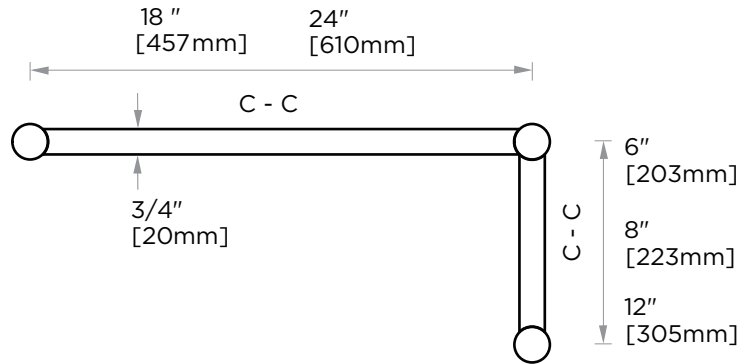

PORTO COLLECTION STRAIGHT & OFFSET SHOWER DOOR HANDLES

6" & 18"	13770618
6" & 24"	13770624
8" & 18"	13770818
8" & 24"	13770824
12" & 18"	13771218
12" & 24"	13771224

PRODUCT NAME: STRAIGHT & OFFSET
SHOWER DOOR
HANDLES

PRODUCT CODE:

6" & 18"	13770618
6" & 24"	13770624
8" & 18"	13770818
8" & 24"	13770824
12" & 18"	13771218
12" & 24"	13771224

MATERIAL: All-brass construction

STOCKED FINISHES:

STOCKED FINISH	6" & 18"	6" & 24"	8" & 18"	8" & 24"	12" & 18"	12" & 24"
Polished Chrome(99)	●	●	●	●	●	●
Brushed Nickel(81)			●			
Matte Black(48)				●		