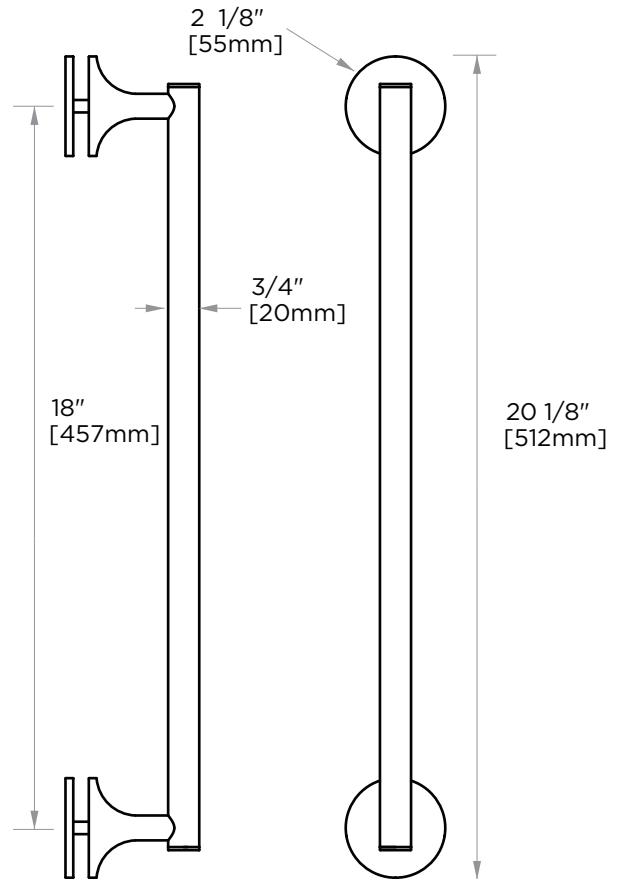

WARRANTY:

Lifetime Limited (Residential Use)
One Year (Commercial Use)

NOTE: Dimensions and specifications are subject to change without notice.