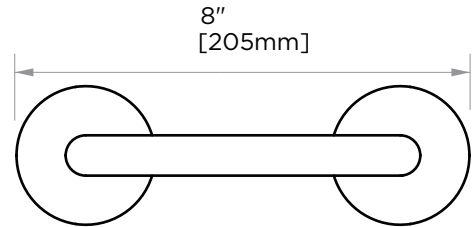

PARIS COLLECTION PIVOT TISSUE HOLDER 130158

PRODUCT NAME: PIVOT TISSUE HODLER

PRODUCT CODE: 130158

MATERIAL: All-brass construction

KEY FEATURES:

- STOCKED FINISHES:**
- Polished Chrome (99)
 - Brushed Nickel (81)
 - Polished Nickel (68)
 - Matte Black (48)
 - Brushed Brass (78)
 - Cava (37)