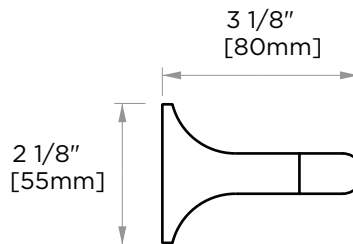

NOTE: Dimensions and specifications are subject to change without notice.