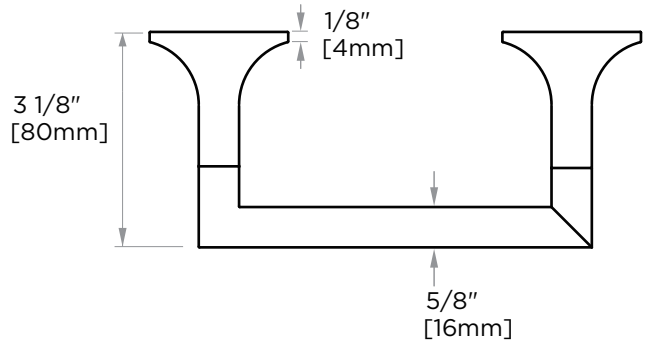

NOTE: Dimensions and specifications are subject to change without notice.