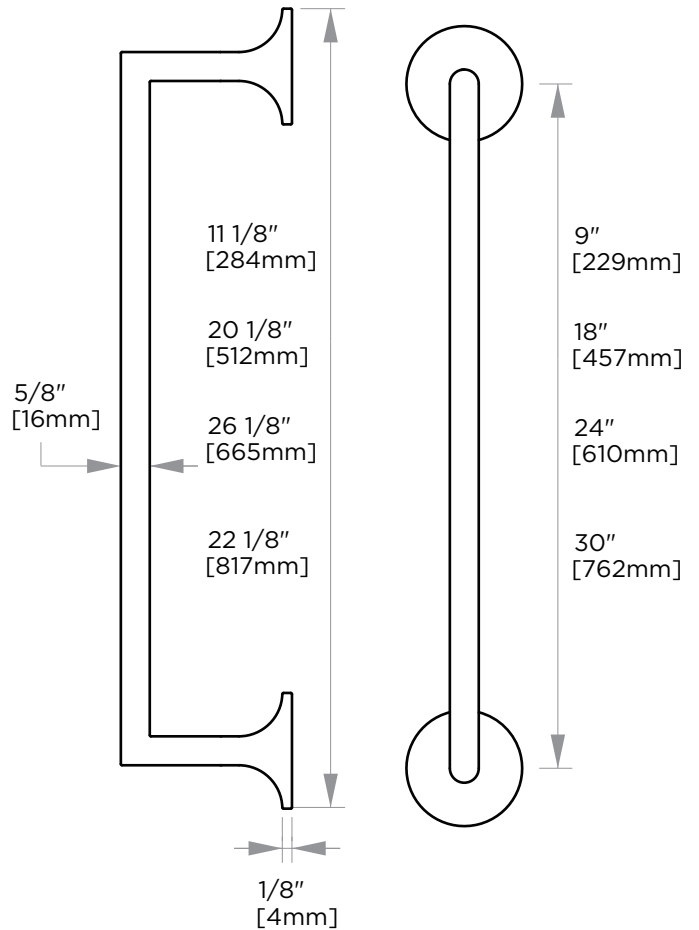

NOTE: Dimensions and specifications are subject to change without notice.