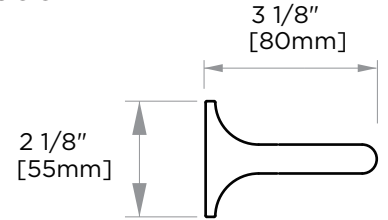

PARIS COLLECTION TOWEL BARS

- 9" 130109
- 18" 130180
- 24" 130240
- 30" 130300

PRODUCT NAME: TOWEL BARS

PRODUCT CODE: 9" 130109
 18" 130180
 24" 130240
 30" 130300

MATERIAL: All-brass construction

KEY FEATURES:

STOCKED FINISHES:

STOCKED FINISH	9"	18"	24"	30"
Polished Chrome (99)				
Brushed Nickel (81)				
Polished Nickel (68)				
Matte Black (48)				
Brushed Brass (78)				
Cava (37)				

SPECIAL FINISHES AVAILABLE: Please see our website for full list samples