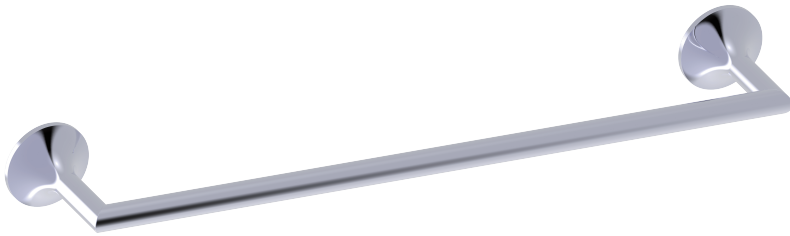

PARIS COLLECTION TOWEL BARS

- 9" 130109
- 18" 130180
- 24" 130240
- 30" 130300

PRODUCT NAME: TOWEL BARS

PRODUCT CODE: 9" 130109
 18" 130180
 24" 130240
 30" 130300

MATERIAL: All-brass construction

KEY FEATURES:

STOCKED FINISHES:

STOCKED FINISH	9"	18"	24"	30"
Polished Chrome (99)				
Brushed Nickel (81)				
Polished Nickel (68)				
Matte Black (48)				
Brushed Brass (78)				
Cava (37)				

SPECIAL FINISHES AVAILABLE: Please see our website for full list samples