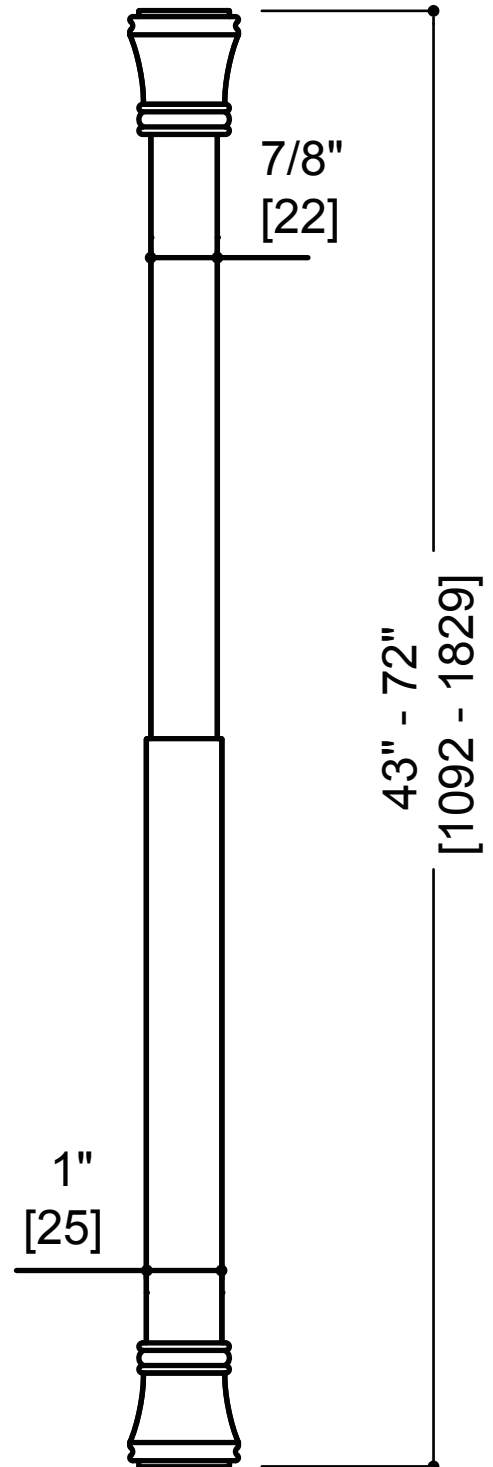

SHOWER ROD

Stainless Steel Shower Rod 43"-72"
Item # KSR-4372-ADJ

FEATURES

- Modern styling
- Durable finishes
- Concealed installation

WARRANTY

- Lifetime limited (Residential use)
- One Year (Commercial use)

FINISHES STOCKED IN

- Polished
- Satin
- Matte Black

Note: Dimensions and specifications are subject to change without notice.