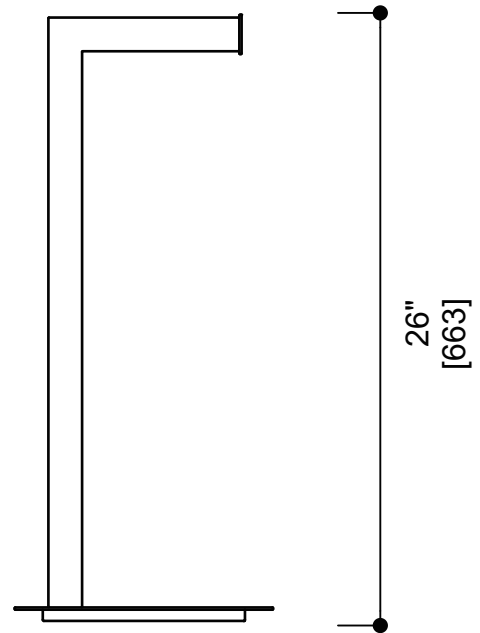

WARRANTY:

Lifetime Limited (Residential Use)
One Year (Commercial Use)

NOTE: Dimensions and specifications are subject to change without notice.