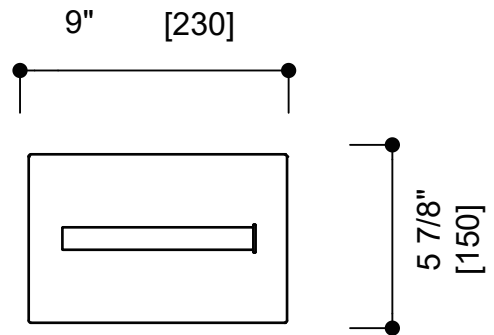

FREE STANDING TISSUE HOLDER-SQUARE KFS-SQ-TP

PRODUCT NAME: TISSUE HOLDER-SQUARE

PRODUCT CODE: KFS-SQ-TP

MATERIAL: All-brass construction

**STOCKED
FINISHES:**

Polished Chrome (99)
Brushed Nickel (81)
Polished Nickel (68)
Matte Black (48)
Brushed Brass (78)
Brushed Gold(22)