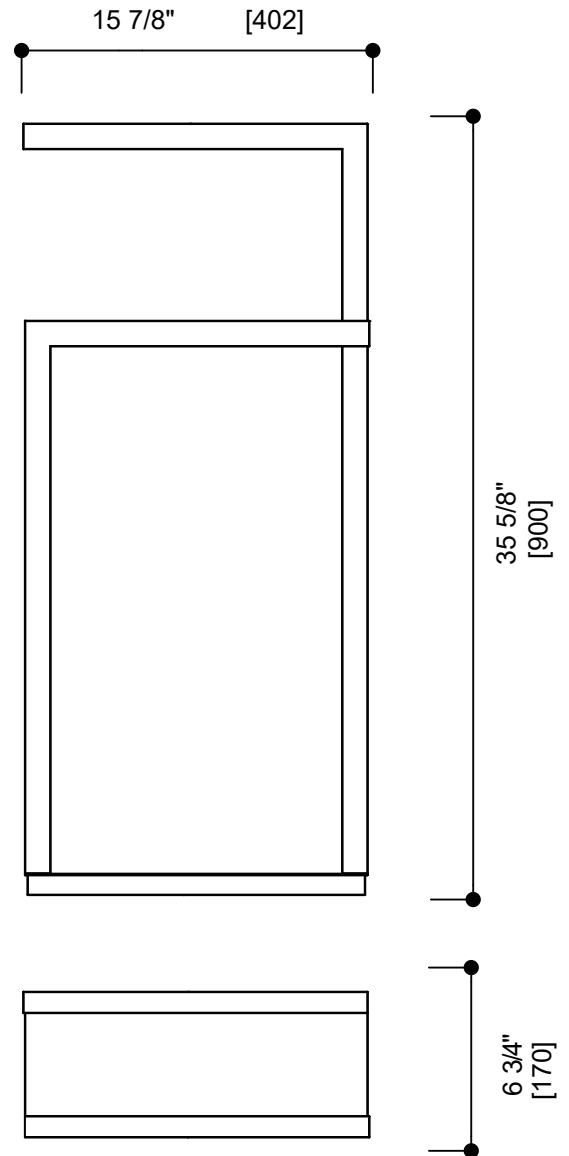

FREE STANDING SQUARE DOUBLE, OPPOSING SIDES KFS-SQ-OS-DTR

PRODUCT NAME: SQUARE DOUBLE TOWEL RAIL, OPPOSING SIDES

PRODUCT CODE: KFS-SQ-OS-DTR

MATERIAL: All-brass construction

STOCKED FINISHES: Polished Chrome (99)
Brushed Nickel (81)
Matte Black (48)