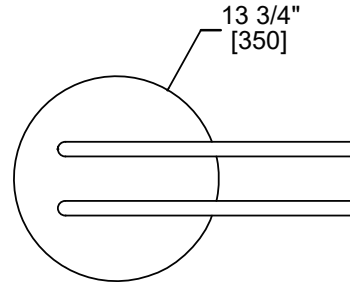

**FREE STANDING  
DOUBLE TOWEL RAIL-ROUND  
KFS-RD-DTR**

**PRODUCT NAME:** DOUBLE TOWEL RAIL-ROUND

**PRODUCT CODE:** KFS-RD-DTR

**MATERIAL:** All-brass construction

**STOCKED FINISHES:** Polished Chrome (99)  
Brushed Nickel (81)  
Polished Nickel (68)  
Matte Black (48)