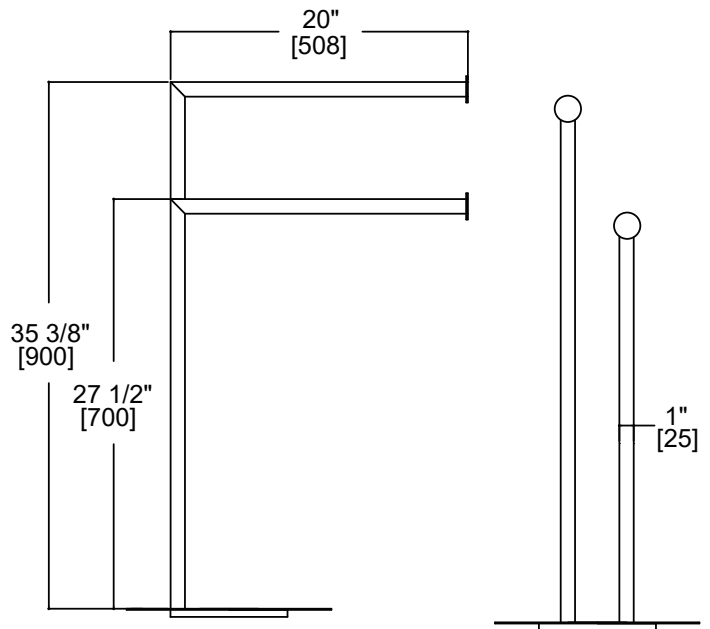

WARRANTY:

Lifetime Limited (Residential Use)
One Year (Commercial Use)

NOTE: Dimensions and specifications are subject to change without notice.