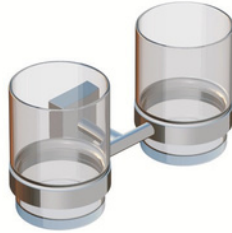

Towel Ring
262462

Towel Ring
262465

Soap Basket
262600

Toilet Brush - Wall Mounted
262610

Toilet Brush Set - FS
262620

KARTNERS
BATHROOM ACCESSORIES+

View additional mounting options and all Global Collections online
www.kartners.com | T 604.628.0567 | F 604.628.0580

MADRIDCOLLECTION

Wall Mounted Toilet Brush
262625

Mounted Dispenser
262630

Free Standing Dispenser
262635

Soap Dish
262650

Single Tumbler
262660

Double Tumbler
262662

Glass Shelf
262671