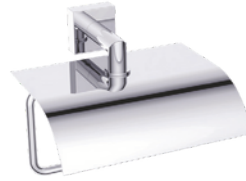

MADRIDCOLLECTION

Single Robe Hook
262130

Double Robe Hook
262132

Triple Robe Hook
262133

Magazine Rack
262140

Tissue Holder
262151

Tissue Holder
262152

Tissue Holder w/ Cover
262153

Tissue Holder
262154

Double Tissue Holder
262155

Spare Tissue Holder-Single
262156

Spare Tissue Holder - Double
262157

Pivot Tissue Holder
262158

Towel Shelf
262440

Towel Shelf W/ Towel Rail
262442

Towel Ring
262460

MADRIDCOLLECTION

Wall Mounted Toilet Brush
262625

Mounted Dispenser
262630

Free Standing Dispenser
262635

Soap Dish
262650

Single Tumbler
262660

Double Tumbler
262662

Glass Shelf
262671