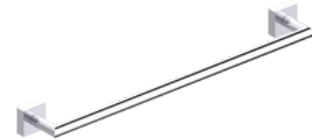

Tissue Holder
262154

Double Tissue Holder
262155

Spare Tissue Holder-Single
262156

Spare Tissue Holder - Double
262157

Pivot Tissue Holder
262158

Towel Shelf
262440

Towel Shelf W/ Towel Rail
262442

Towel Ring
262460

Towel Ring
262462

Towel Ring
262465

Soap Basket
262600

Toilet Brush - Wall Mounted
262610

Toilet Brush Set - FS
262620

KARTNERS
BATHROOM ACCESSORIES+

View additional mounting options and all Global Collections online
www.kartners.com | T 604.628.0567 | F 604.628.0580

MADRIDCOLLECTION

Wall Mounted Toilet Brush
262625

Mounted Dispenser
262630

Free Standing Dispenser
262635

Soap Dish
262650

Single Tumbler
262660

Double Tumbler
262662

Glass Shelf
262671